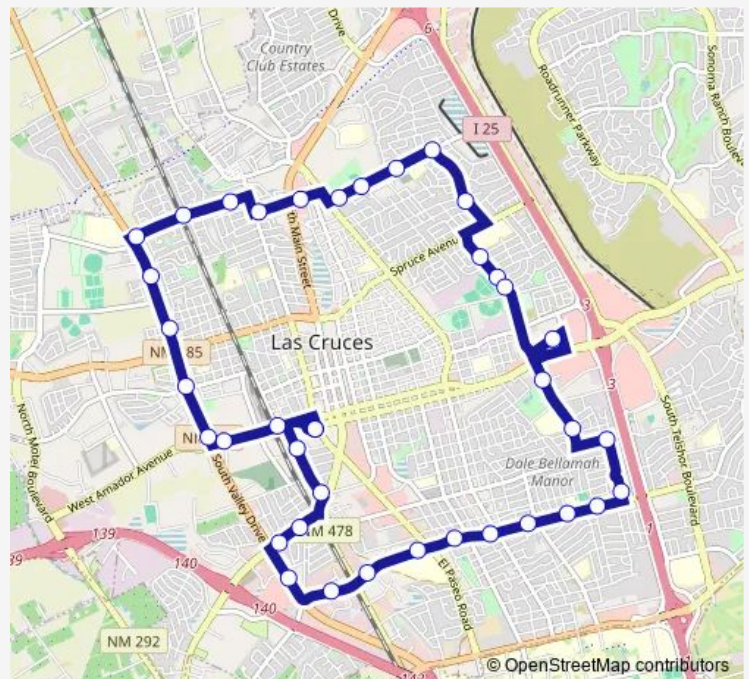

Walnut & Defiance

Walnut & Mcrae

Divot across from Walmart

Route schedule

Mvitt (Outbound) — Mvitt (Outbound)

Monday 06:30-22:30

Tuesday 06:30-22:30

Wednesday 06:30-22:30

Thursday 06:30-22:30

Friday 06:30-22:30

Saturday 08:30-16:30

Sunday —

Route info

Direction: Mvitt (Outbound)

Stops: 39

Trip Duration: 0 hour 53 min

Route 7

BusMaps

Walnut & La Casa

Walnut & Lester

Idaho & La Fonda

La Fonda & Missouri

Missouri @ Pizza Hut

Missouri @ Conlee Elementary

Missouri & Locust

Missouri & Chaparro

Missouri before Durazno

Boutz across from Las Cruces High School

Boutz & Calle de Ninos

Boutz @ Borman Autoplex

Valley & Rigby

Avenida de Mesilla @ Domino's