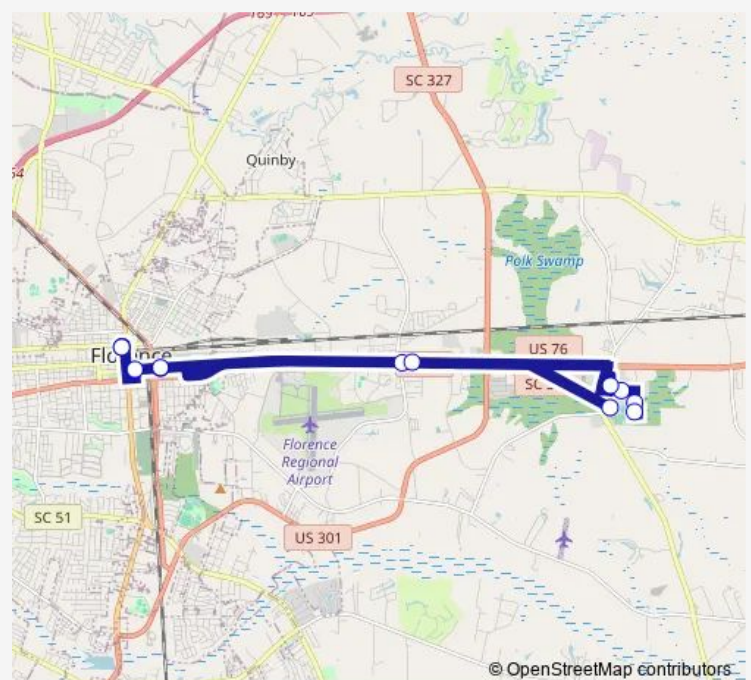

### Direction

Marion County Schools District Office — Florence Transit Center

11 stops

[Open route schedule](#)

Marion County Schools District Office

Shell S. Main & W. Liberty St (outbound)

Allston Housing Office Complex

### Route schedule

Marion County Schools District Office — Florence Transit Center

Monday 07:00

Tuesday 07:00

Wednesday 07:00

Thursday 07:00

Friday 07:00

Saturday —

### Route info

Direction: Marion County Schools District Office

Stops: 11

Trip Duration: 0 hour 50 min

Route 7 — Florence Route 7

**Direction**

Florence Transit Center — Marion County Schools District Office

## Route info

Direction: Florence Transit Center

Stops: 13

Trip Duration: 0 hour 46 min

Route 7 Bus time schedules and route maps are available in an offline PDF at [busmaps.com](http://busmaps.com). Use the [busmaps.com](http://busmaps.com) website to see live bus times, train schedule or subway schedule, and step-by-step directions for all public transit in