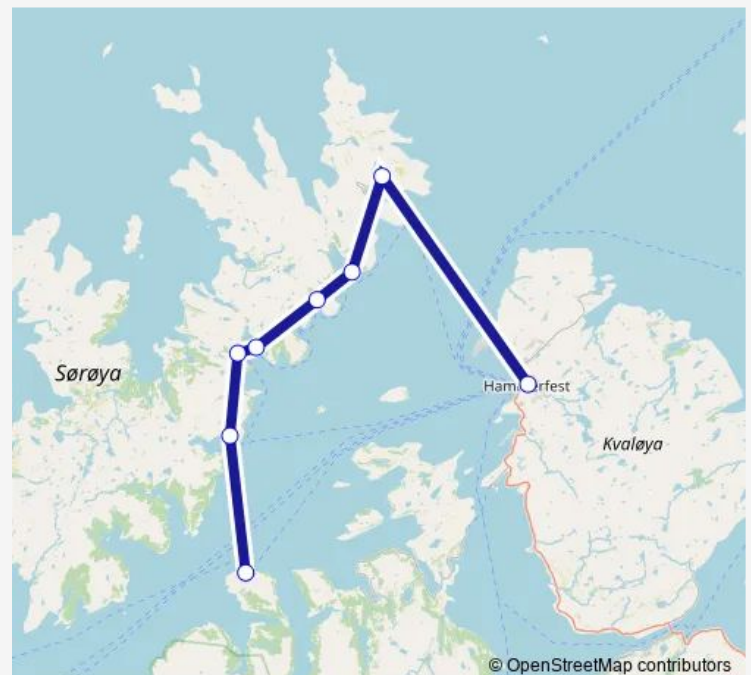

Langstrand kai

Hellefjord kai

Skippernes kai

Akkarfjord kombibåtkai Sørøya

Hammerfest havn

**Route schedule**

Kårhamn kai — Hammerfest havn

Monday 06:30-17:30

Tuesday 12:30-15:30

Wednesday 14:30

Thursday 08:00-20:00

Friday 10:45-18:25

Saturday 16:25

Sunday 17:25

**Route info**

Direction: Kårhamn kai

Stops: 8

Trip Duration: 2 hour 5 min

■ B380 — Sørøysundxpressen

## Direction

Hammerfest havn — Kårhamn kai

8 stops

[Open route schedule](#)

Hammerfest havn

Akkarfjord kombibåtkai Sørøya

Skippernes kai

Hellefjord kai