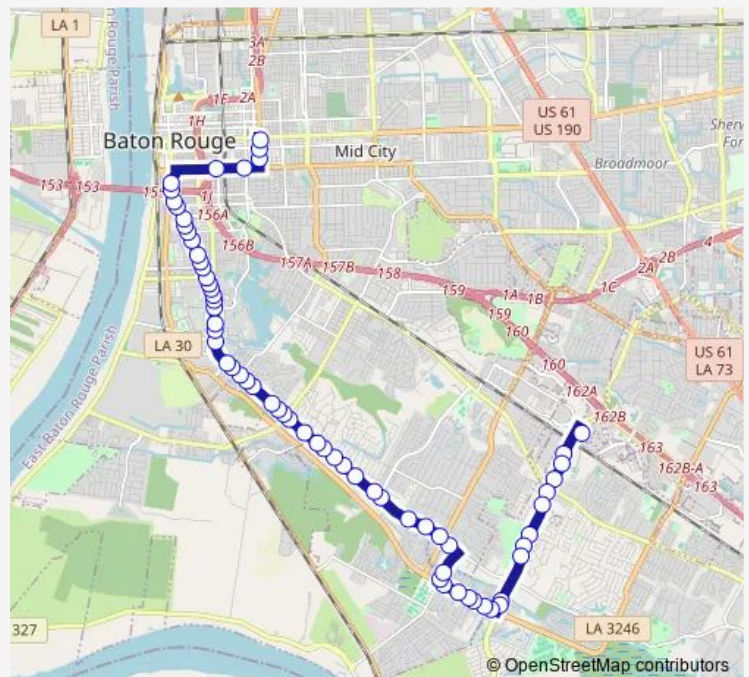

### Route schedule

Mall of Louisiana — Cats Terminal

Monday 05:00-20:45

Tuesday 05:00-20:45

Wednesday 05:00-20:45

Thursday 05:00-20:45

Friday 05:00-20:45

Saturday 06:05-19:35

### Route info

Direction: Mall of Louisiana

Stops: 65

Trip Duration: 0 hour 40 min

Highland

BusMaps

Highland @ Magnolia Woods - w

Highland @ Albert Hart - w