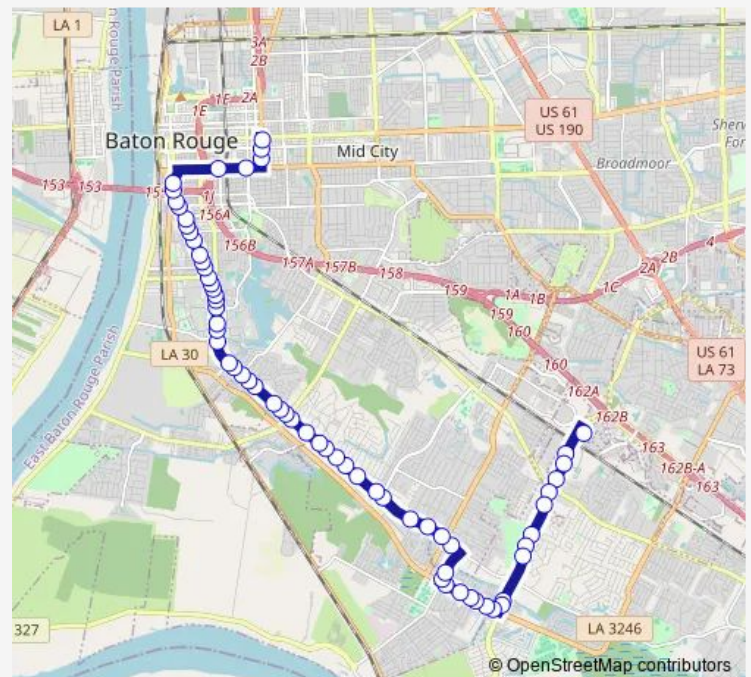

Burbank Dr @ Gardere Ln - W

Gardere @ Burbank/Bayou Fountain - N

Gardere @ Teakwood Village Apts - N

Highland @ Heatherwood - W

Highland @ Staring Hill - w

Route schedule

Mall of Louisiana — Cats Terminal

Monday 05:00-20:45

Tuesday 05:00-20:45

Wednesday 05:00-20:45

Thursday 05:00-20:45

Friday 05:00-20:45

Saturday 06:05-19:35

Sunday 06:30-19:15

Route info

Direction: Mall of Louisiana

Stops: 65

Trip Duration: 0 hour 40 min

Highland

Highland @ Magnolia Woods - w

Highland @ Albert Hart - w

Highland @ Ace Hardware - w

Highland @ Kenilworth Center - w

Highland @ Dentation - w

Highland @ W Chimes - S

Highland @ Dalrymple - S

Highland @ Raphael Semmes - S

Highland @ Campus - S

Route schedule

Cats Terminal — Mall of Louisiana

Monday 05:15-21:00

Tuesday 05:15-21:00