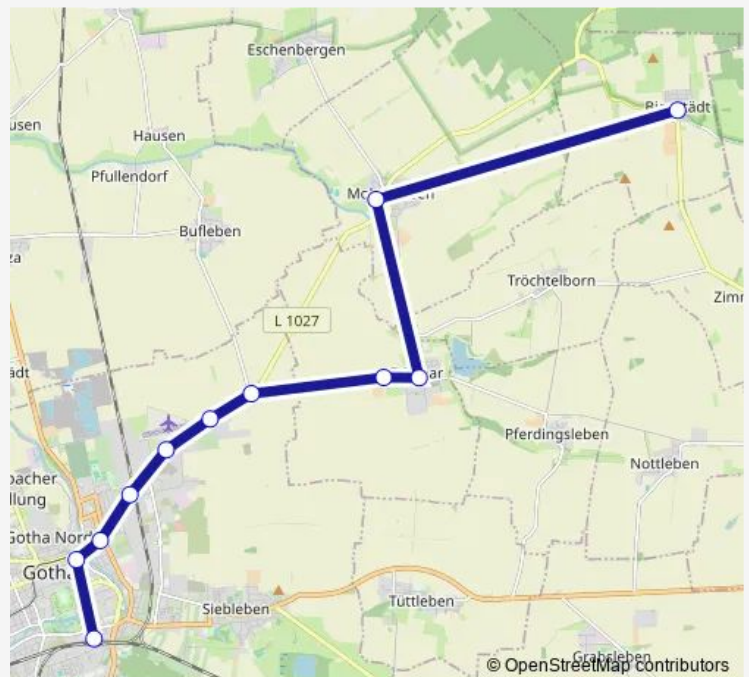

### Direction

Gotha, Hauptbahnhof — Bienstädt

10 stops

[Open route schedule](#)

Gotha, Hauptbahnhof

Gotha, Huttenstraße

Gotha, Ostbahnhof

Gotha, Fliegerstraße

### Route schedule

Gotha, Hauptbahnhof — Bienstädt

Monday 05:47-06:47

Tuesday 05:47-06:47

Wednesday 05:47-06:47

Thursday 05:47-06:47

Friday 05:47-06:47

Saturday —

### Route info

Direction: Gotha, Hauptbahnhof

Stops: 10

Trip Duration: 0 hour 25 min