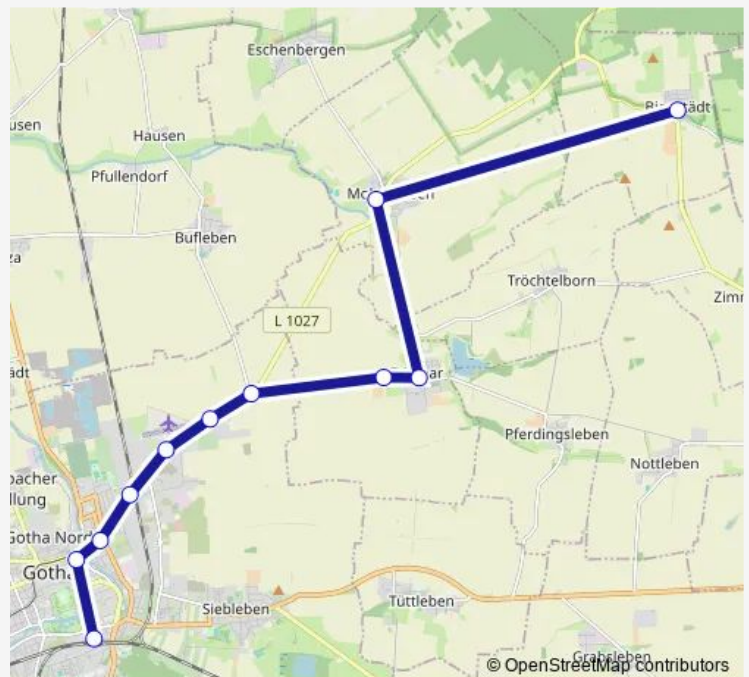

### Direction

Gotha, Hauptbahnhof — Bienstädt

10 stops

[Open route schedule](#)

Gotha, Hauptbahnhof

Gotha, Huttenstraße

Gotha, Ostbahnhof

Gotha, Fliegerstraße

### Route schedule

Gotha, Hauptbahnhof — Bienstädt

Monday 05:47-06:47

Tuesday 05:47-06:47

Wednesday 05:47-06:47

Thursday 05:47-06:47

Friday 05:47-06:47

Saturday —

### Route info

Direction: Gotha, Hauptbahnhof

Stops: 10

Trip Duration: 0 hour 25 min

## Route info

Direction: Gotha, Hauptbahnhof

Stops: 12

Trip Duration: 0 hour 28 min