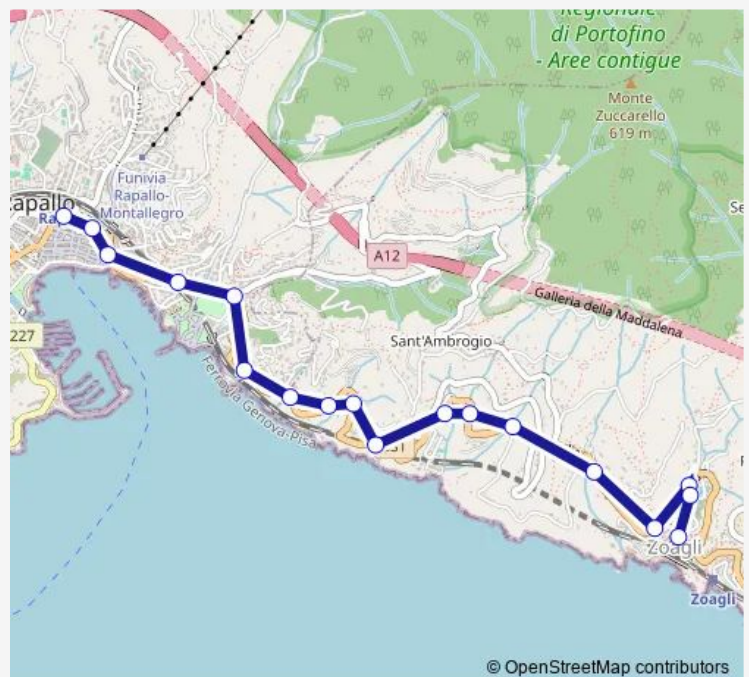

### Route schedule

Rapallo F.S. capolinea — Zoagli centro capolinea

Monday 06:00-19:26

Tuesday 06:00-19:26

Wednesday 06:00-19:26

Thursday 06:00-19:26

Friday 06:00-19:26

Saturday 06:00-19:26

### Route info

Direction: Rapallo F.S. capolinea

Stops: 18

Trip Duration: 0 hour 14 min

© OpenStreetMap contributors

890

BusMaps

## Route info

Direction: Zoagli centro capolinea

Stops: 16

Trip Duration: 0 hour 15 min

890 Bus time schedules and route maps are available in an offline PDF at [busmaps.com](http://busmaps.com). Use the [busmaps.com](http://busmaps.com) website to see live bus times, train schedule or subway schedule, and step-by-step directions for all public transit in Zoagli