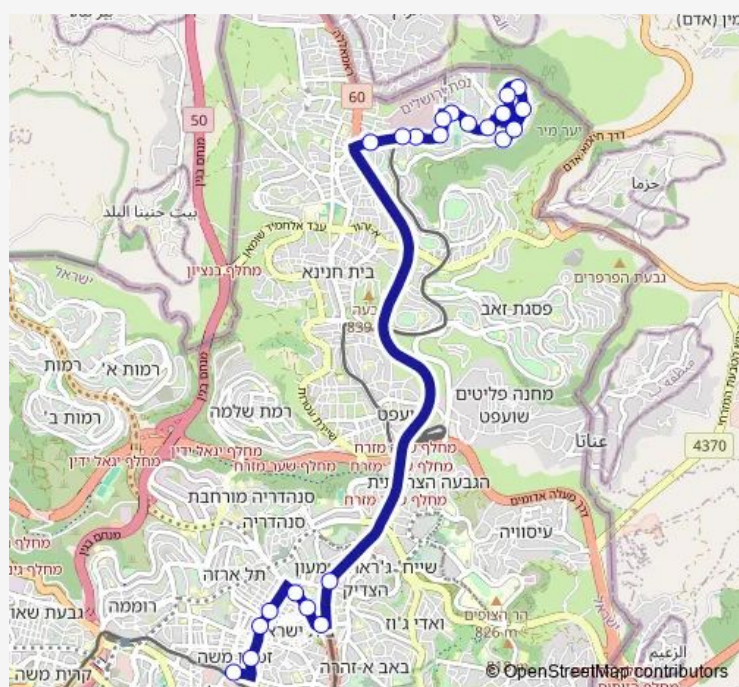

### Route schedule

הרב ש'י זווין/הרב וינוגרד — ככר הדוידקה/הנביאים

Monday	08:50
Tuesday	08:50
Wednesday	08:50
Thursday	08:50
Friday	—
Saturday	—
Sunday	08:50

### Route info

Direction: הרב ש'י זווין/הרב וינוגרד

Stops: 22

Trip Duration: 0 hour 25 min

890 Bus time schedules and route maps are available in an offline PDF at [busmaps.com](https://busmaps.com). Use the [busmaps.com](https://busmaps.com) website to see live bus times, train schedule or subway schedule, and step-by-step directions for all public transit in Jerusalem