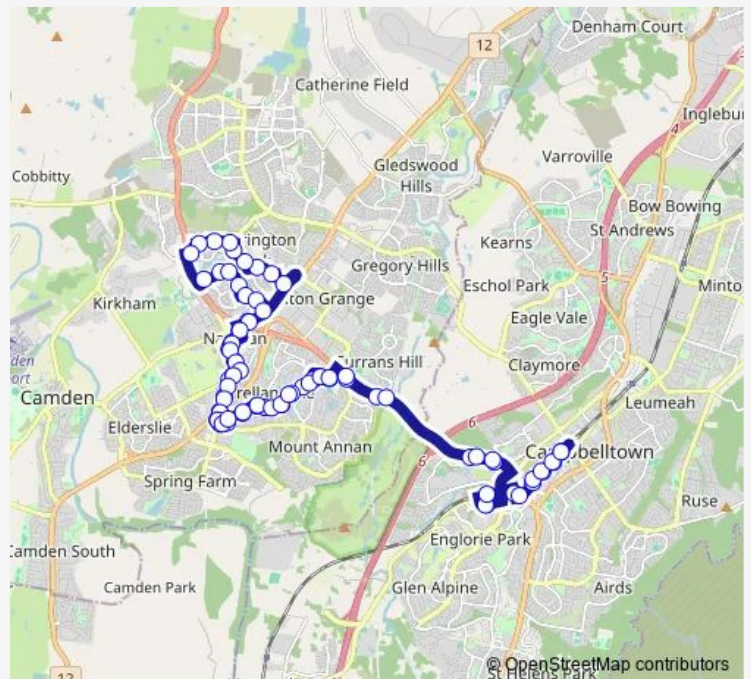

- Campbelltown Station, Stand A
- Hurley St Before Dumaresq St
- Campbelltown Mall, Hurley St
- Koshigaya Park, Hurley St
- Tindall St Opp Market Fair
- Macarthur Station, Menangle Rd, Stand F
- Macarthur Square, Kellicar Rd, Stand 5
- Campbelltown Tafe, Narellan Rd
- Narellan Rd At William Downes Av
- Narellan Rd After Mt Annan Dr
- Mount Annan Leisure Centre, Narellan Rd
- Mount Annan District Centre, Main St
- Main St Opp Annanvale Cct
- Holdsworth Dr At Waterworth Dr
- The Cascade, Waterworth Dr
- Veronica Reserve, Waterworth Dr
- Waterworth Dr After Veronica Pl
- Narellan Vale Public School, Waterworth Dr
- Elizabeth Park, Waterworth Dr
- Elizabeth Macarthur High School, Waterworth Dr

**Route schedule**

Campbelltown Station, Stand A — Campbelltown Station, Stand A

Monday	05:13-21:11
Tuesday	05:13-21:11
Wednesday	05:13-21:11
Thursday	05:13-21:11
Friday	05:13-21:11
Saturday	06:08-21:59
Sunday	07:24-20:24

**Route info**

Direction: Campbelltown Station, Stand A

Stops: 81

Trip Duration: 1 hour 15 min

890 — Campbelltown to Harrington Park via Narellan Vale and Narellan (Loop Service)

Waterworth Dr At Throsby Dr

Queen St After Hovell St

Queen St At Lord St

Narellan Town Centre, Elyard St

Narellan Town Centre, Somerset Av

Camden Valley Way Before Sharman Cl

Sir Warwick Fairfax Dr Opp Harrinson Av

Mason Dr Opp Harrison Reserve