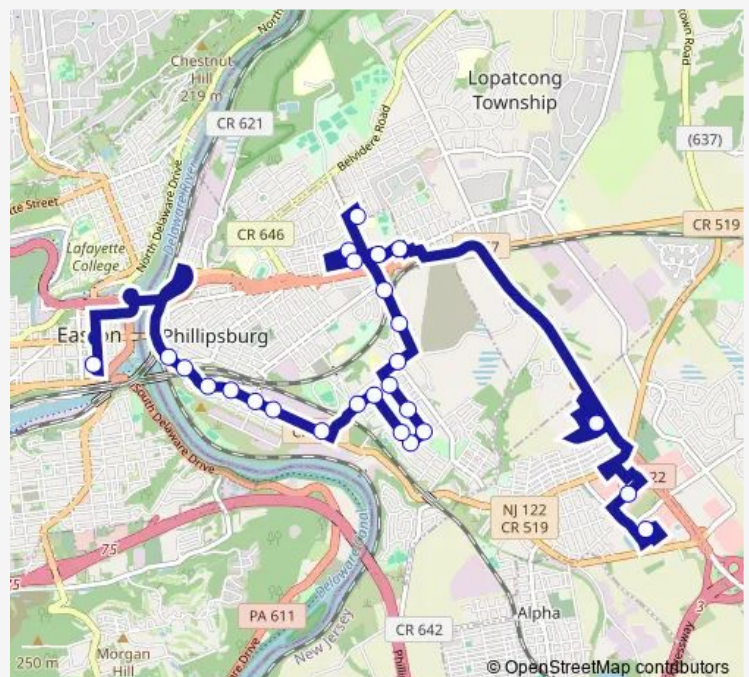

S. Main ST AT Stockton St

S. Main ST 220' S OF Jefferson St

S Main ST AT Mercer St

Thomas ST AT Sayre Ave#

Wilbur AVE AT Thomas St#

Wilbur AVE AT Pursel St#

Wilbur AVE AT Congress St

Congress ST AT Columbus Ave

Columbus AVE AT Pursel St

Columbus AVE AT Thomas St

Center ST AT Green St#

Roseberry ST AT ELM St#

Roseberry ST AT Heckman St

Hillcrest Professional Plaza AT Professional Build

Hillcrest Plaza

ST Luke'S Warren Hospital#

### Route schedule

Easton Transportation Center — Pohatcong WAL-Mart

Monday 07:27-14:25

Tuesday 07:27-14:25

Wednesday 07:27-14:25

Thursday 07:27-14:25

Friday 07:27-14:25

Saturday 07:27-14:25

### Route info

Direction: Easton Transportation Center

Stops: 27

Trip Duration: 0 hour 38 min

Charles RD AT RED School Ln#

RED School LN AT Powderhorn Dr#

Brakeley Gardens#

Phillipsburg Mall