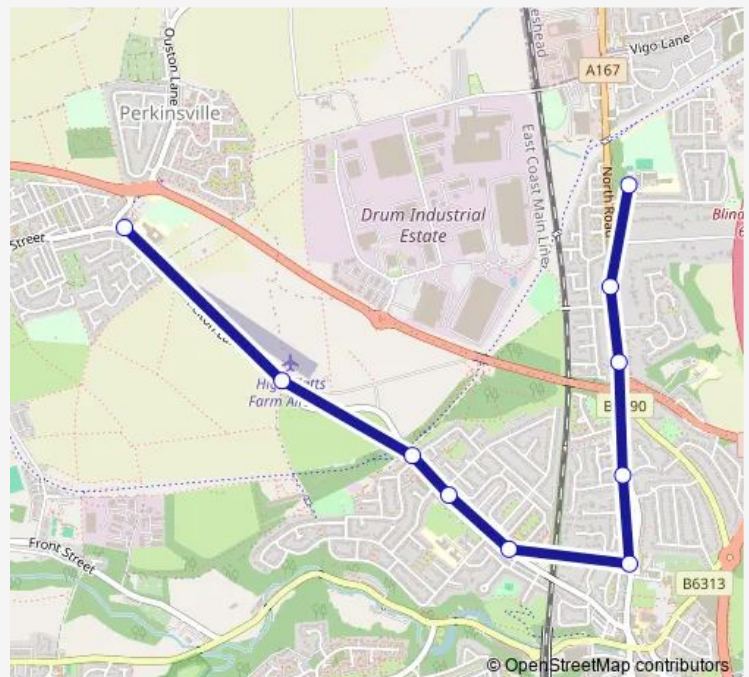

Route schedule

Schools — Park View School - North Lodge

Monday 08:15

Tuesday 08:15

Wednesday 08:15

Thursday 08:15

Friday 08:15

Saturday —

Sunday —

Route info

Direction: Schools

Stops: 10

Trip Duration: 0 hour 9 min

890 — Pelton - Park View School

Direction

Park View School - North Lodge — Schools

11 stops

[Open route schedule](#)

Park View School - North Lodge

North Lodge Estate

Lambton Worm PH

Northlands roundabout

Highfield Hospital

Police Station

Bank Top

Corkershop

The Falcon

Plough Inn

Schools

Route schedule

Park View School - North Lodge — Schools

Monday	15:15
Tuesday	15:15
Wednesday	15:15
Thursday	15:15
Friday	15:15
Saturday	—
Sunday	—