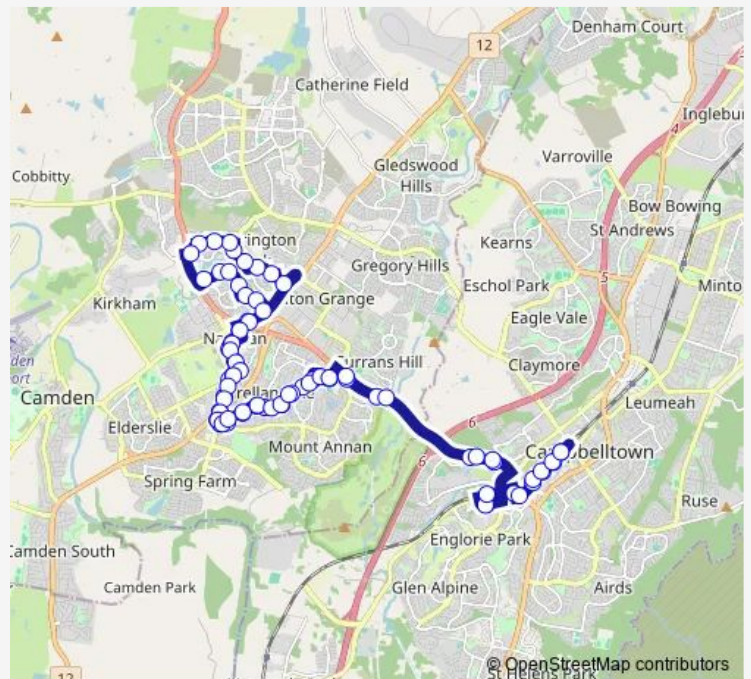

- Campbelltown Station, Stand A
- Hurley St Before Dumaresq St
- Campbelltown Mall, Hurley St
- Koshigaya Park, Hurley St
- Tindall St Opp Market Fair
- Macarthur Station, Menangle Rd, Stand F
- Macarthur Square, Kellicar Rd, Stand 5
- Campbelltown Tafe, Narellan Rd
- Narellan Rd At William Downes Av
- Narellan Rd After Mt Annan Dr
- Mount Annan Leisure Centre, Narellan Rd
- Mount Annan District Centre, Main St
- Main St Opp Annanvale Cct
- Holdsworth Dr At Waterworth Dr
- The Cascade, Waterworth Dr
- Veronica Reserve, Waterworth Dr
- Waterworth Dr After Veronica Pl
- Narellan Vale Public School, Waterworth Dr
- Elizabeth Park, Waterworth Dr
- Elizabeth Macarthur High School, Waterworth Dr

Route schedule

Campbelltown Station, Stand A — Campbelltown Station, Stand A

Monday	05:13-21:11
Tuesday	05:13-21:11
Wednesday	05:13-21:11
Thursday	05:13-21:11
Friday	05:13-21:11
Saturday	06:08-21:59
Sunday	07:24-20:24

Route info

Direction: Campbelltown Station, Stand A

Stops: 81

Trip Duration: 1 hour 25 min

890 — Campbelltown to Harrington Park via Narellan Vale and Narellan (Loop Service)

Waterworth Dr At Throsby Dr

Welling Dr Before Richardson Rd