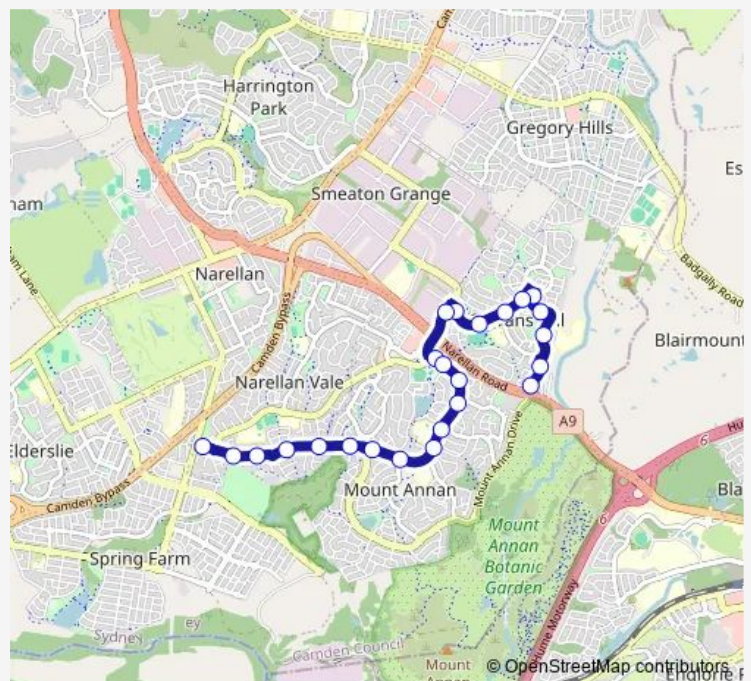

School Bus 6033 Tramway Dr to Welling Dr

[Go to website](#)

Direction

Tramway Dr After Narellan Rd — Welling Dr Before Richardson Rd

24 stops

[Open route schedule](#)

Tramway Dr After Narellan Rd

Tramway Dr Opp Glenfield Dr

Hartley Rd After Currans Hill Dr

Mount Annan Leisure Centre, Welling Dr

Welling Dr Opp Birriwa Reserve

Welling Dr After Watson Rd

Welling Dr Opp Mcewan Cct

Welling Dr Opp Mount Annan High School

Welling Dr Opp Hines Pl

Wandarra Reserve, Welling Dr

Welling Dr After Butterfield Pl

Welling Dr Before Persoonia Cl

Welling Dr Before Ephraim Howe Pl

Welling Dr Before Mary Howe Pl

Route schedule

Tramway Dr After Narellan Rd — Welling Dr Before Richardson Rd

Monday	07:08
Tuesday	07:08
Wednesday	07:08
Thursday	07:08
Friday	—
Saturday	—
Sunday	—

Route info

Direction: Tramway Dr After Narellan Rd

Stops: 24

Trip Duration: 0 hour 15 min

6033 — Tramway Dr to Welling Dr