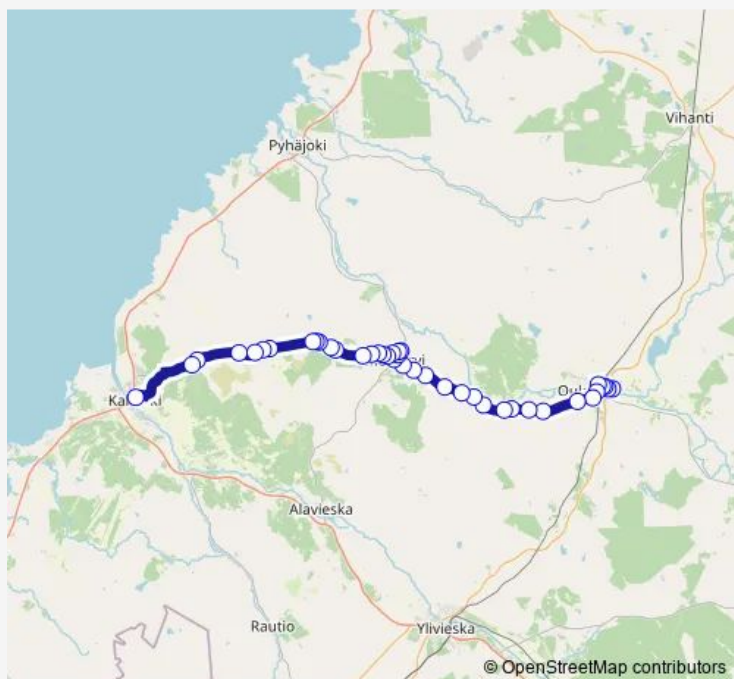

Thursday 14:00

Friday 14:00

Saturday —

Sunday —

Route info

Direction: Ammattikorkeakoulu I

Stops: 41

Trip Duration: 1 hour 0 min