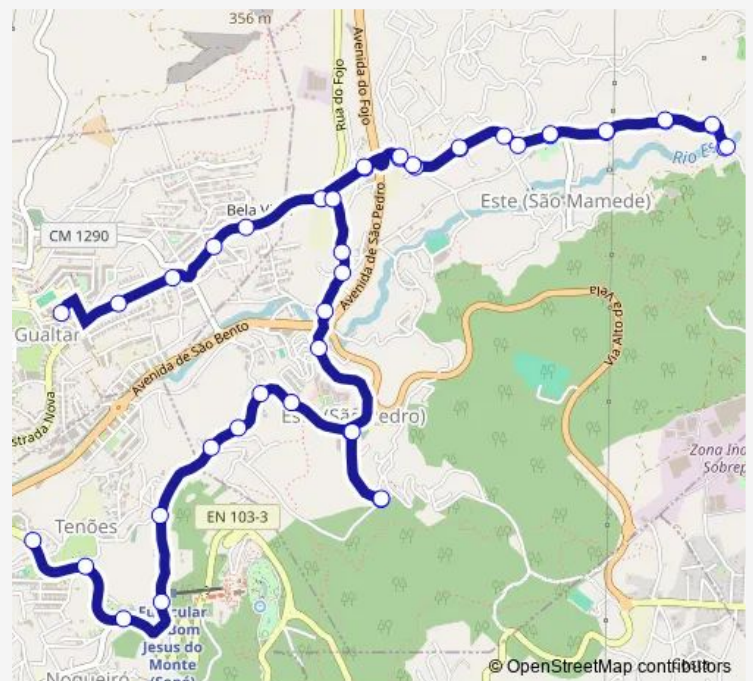

—

Sunday

—

Route info

Direction: Lusíadas IV (Tenões)

Stops: 40

Trip Duration: 0 hour 25 min

321 — Eb23 Gualtar - Tenões

Route info

Direction: Óscar Dias Pereira (Eb23 Gualtar)

Stops: 44

Trip Duration: 0 hour 25 min

Pinheiro Velho I

Marco (Limite 2/1)

Areias I

Areias li