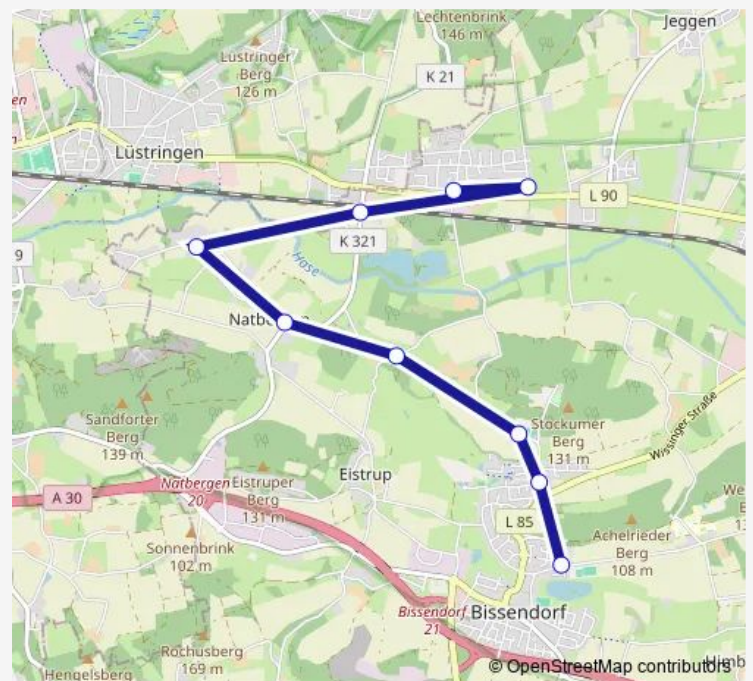

Direction

Bissendorf(Kr Osnabrück) Schulzentrum — Natbergen Jeggener Straße

9 stops

[Open route schedule](#)

Bissendorf(Kr Osnabrück) Schulzentrum

Bissendorf(Kr Osnabrück) Lyrastraße

Bissendorf(Kr Osnabrück) Am Reitplatz

Natbergen Rosenheide

Natbergen Auf der Heide

Natbergen Am Strothebach

Natbergen Lüstringer Straße

Jeggen Hadernweg

Natbergen Jeggener Straße

Route schedule

Bissendorf(Kr Osnabrück) Schulzentrum — Natbergen Jeggener Straße

| | |
|-----------|-------|
| Monday | 13:05 |
| Tuesday | 13:05 |
| Wednesday | 13:05 |
| Thursday | 13:05 |
| Friday | 13:05 |
| Saturday | — |
| Sunday | — |

Route info

Direction: Bissendorf(Kr Osnabrück) Schulzentrum

Stops: 9

Trip Duration: 0 hour 14 min

321 Bus time schedules and route maps are available in an offline PDF at busmaps.com. Use the busmaps.com website to see live bus times, train schedule or subway schedule, and step-by-step directions for all public transit in Osnabrueck