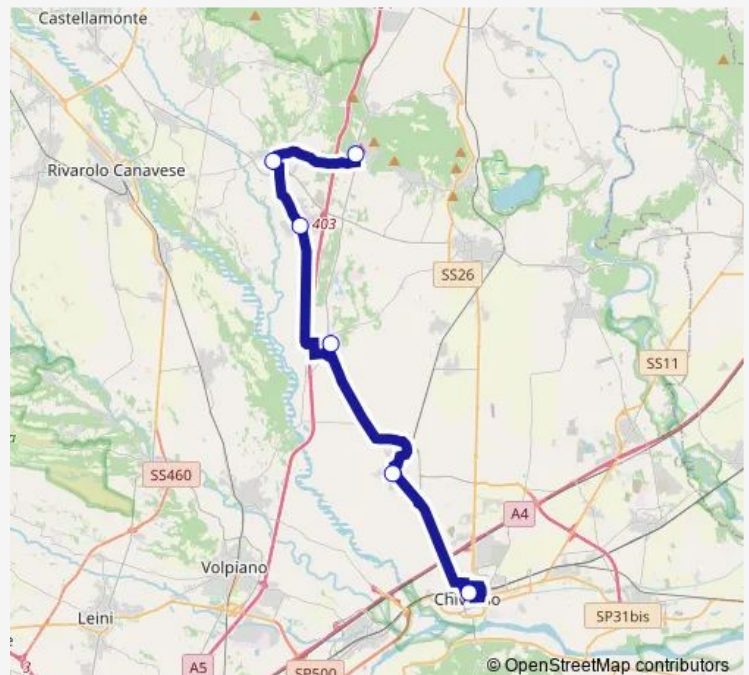

Foglizzo

Caluso - Liceo - VIA Montello

**Route schedule**

Bivio Montegiove — Caluso - Liceo - VIA Montello

Monday 07:20

Tuesday 07:20

Wednesday 07:20

Thursday 07:20

Friday 07:20

Saturday 07:20

Sunday —

**Route info**

Direction: Bivio Montegiove

Stops: 4

Trip Duration: 0 hour 25 min

321 — Montalenghe-Foglizzo-Chivasso

## Direction

Chivasso - Movicentro - Piazza Garibaldi — Caluso - Liceo - VIA Montello

4 stops

[Open route schedule](#)

Chivasso - Movicentro - Piazza Garibaldi

Chivasso - VIA PO 11

Montanaro - VIA Torino Angolo VIA Bevilacqua

## Route info

Direction: Chivasso - Movicentro - Piazza Garibaldi

Stops: 4

Trip Duration: 0 hour 30 min