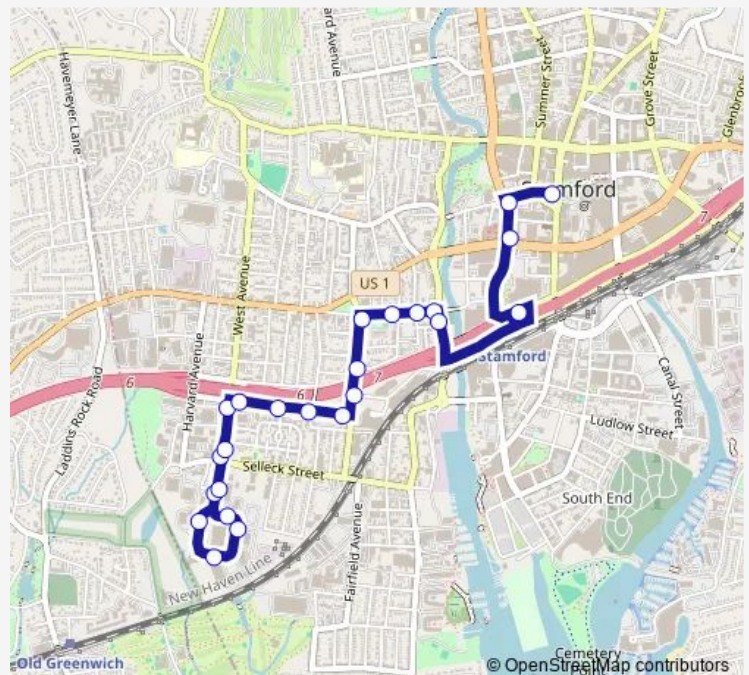

### Route info

Direction: West Ave @ Ardmore Rd

Stops: 24

Trip Duration: 0 hour 17 min

321 — West Ave

Washington Blvd @ Tresser Blvd

Washington Blvd @ Main St

Main St @ Atlantic St

**Direction**

Main St @ Atlantic St — Baxter Ave @ West Ave

19 stops

[Open route schedule](#)

Main St @ Atlantic St

Atlantic St @ Bell St

Atlantic St @ Tresser Blvd

Atlantic St @ N State St

## Route info

Direction: Main St @ Atlantic St

Stops: 19

Trip Duration: 0 hour 22 min

## Route info

Direction: Main St @ Atlantic St

Stops: 28

Trip Duration: 0 hour 22 min

West Ave @ Opp Winsted St

West Ave @ Selleck St

Baxter Ave @ West Ave