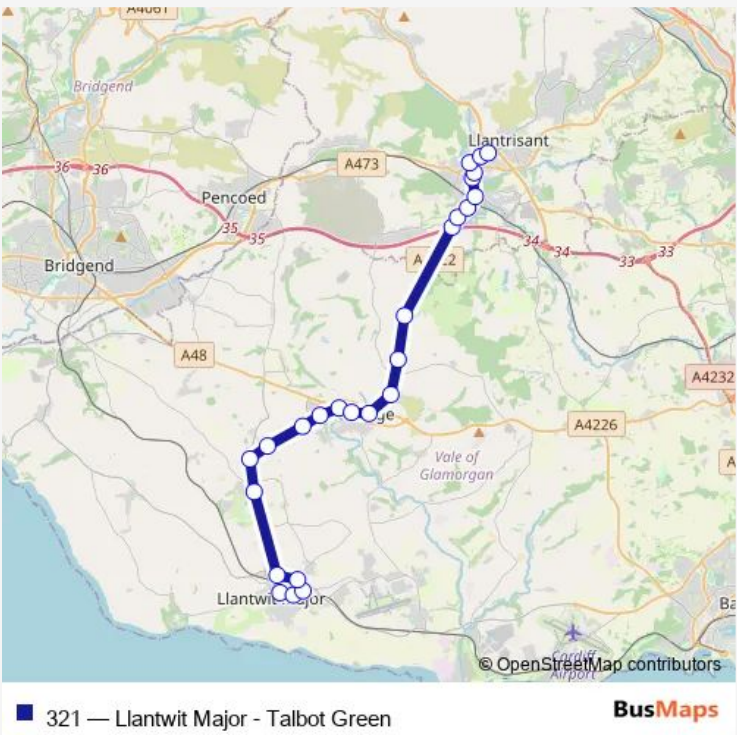

Bus 321 Llantwit Major - Talbot Green

[Go to website](#)

Direction
 Talbot Green Bus Station Stand A — Llantwit Major Interchange
 25 stops
[Open route schedule](#)

- Talbot Green Bus Station Stand A
- Tonysguboriau Primary School
- Lanelay Hall
- Leekes
- Y Pant School
- Cwrt Bethel
- Tesco Cowbridge Road
- Ivor Arms
- Talygarn Gates
- Llwyn Nydog Farm
- Ty Mawr Close
- Maendy
- Farmers Arms
- Town Hall
- Cowbridge Police Station
- Llantwit Major Road
- Cross Inn
- The Grange
- Nash Manor
- Vale Business Park
- Pentre Cwrt

Route info
 Direction: Talbot Green Bus Station Stand A
 Stops: 25
 Trip Duration: 0 hour 55 min

Monmouth Way

Crawshay Drive

Vatchell Court

Llantwit Major Interchange

Direction

Llantwit Major Interchange — Talbot Green Bus Station Stand A

25 stops

[Open route schedule](#)

Llantwit Major Interchange

Vatchell Court

Crawshay Drive

Monmouth Way

Pentre Cwrt

Vale Business Park

Friday 07:00-19:05

Saturday 07:00-19:05

Sunday —

Route info

Direction: Llantwit Major Interchange

Stops: 25

Trip Duration: 0 hour 54 min

321 Bus time schedules and route maps are available in an offline PDF at busmaps.com. Use the busmaps.com website to see live bus times, train schedule or subway schedule, and step-by-step directions for all public transit in Penllyn