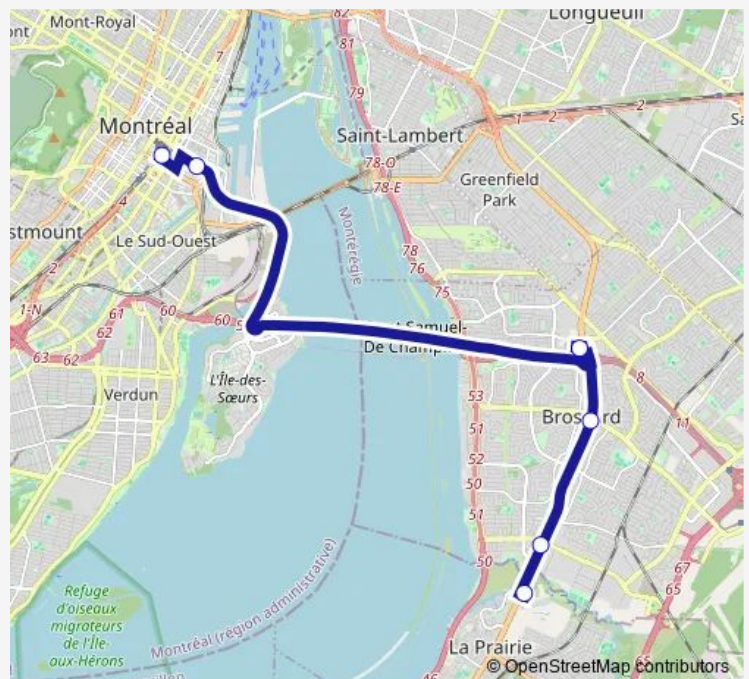

Taschereau / de Rome

Terminus Panama - Quai 12

Robert-Bourassa / William

Terminus Centre-Ville Porte 15

Route schedule

Terminus La Prairie quai 1 — Terminus Centre-Ville Porte 15

Monday 05:20-23:45

Tuesday 05:20-23:45

Wednesday 05:20-23:45

Thursday 05:20-23:45

Friday 05:20-23:45

Saturday 07:35-23:55

Sunday 08:45-22:45

Route info

Direction: Terminus La Prairie quai 1

Stops: 6

Trip Duration: 0 hour 23 min

Direction

Terminus Centre-Ville Porte 15 — Terminus La Prairie quai 1

6 stops

[Open route schedule](#)

Terminus Centre-Ville Porte 15

Robert-Bourassa / Ottawa

Terminus Panama - Quai 12

Thursday 06:03-00:55⁺¹

Friday 06:03-00:55⁺¹

Saturday 07:05-00:35⁺¹

Sunday 08:15-23:25

Route info

Direction: Terminus Centre-Ville Porte 15

Stops: 6

Trip Duration: 0 hour 26 min