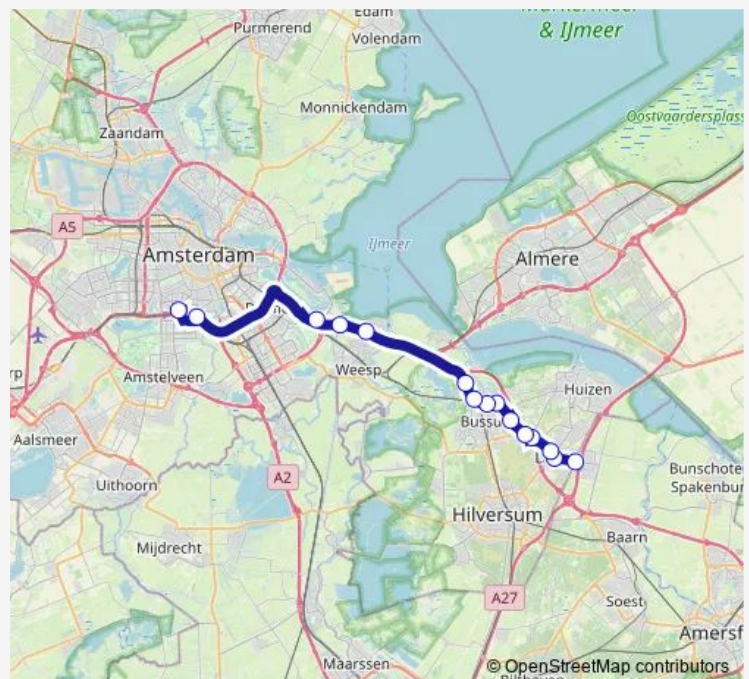

Monday 06:16-20:48

Tuesday 06:16-20:48

Wednesday 06:16-20:48

Thursday 06:16-20:48

Friday 06:16-20:48

Saturday —

Sunday —

Route info

Direction: Amsterdam, Station Zuid

Stops: 16

Trip Duration: 1 hour 3 min

Direction

Eemnes, Eemnes/Laren P+R (Tak) — Amsterdam, Station Zuid

15 stops

[Open route schedule](#)

Eemnes, Eemnes/Laren P+R (Tak)