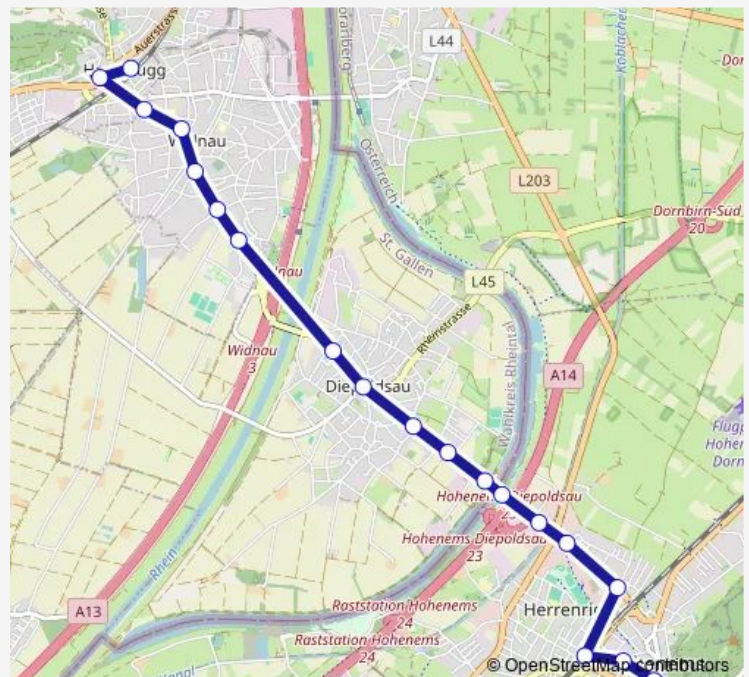

### Route schedule

Hohenems, Schlossplatz — Heerbrugg, Bahnhof

|           |                     |
|-----------|---------------------|
| Monday    | —                   |
| Tuesday   | 24:25 <sup>+1</sup> |
| Wednesday | 24:25 <sup>+1</sup> |
| Thursday  | 24:25 <sup>+1</sup> |
| Friday    | 24:25 <sup>+1</sup> |
| Saturday  | 24:25 <sup>+1</sup> |
| Sunday    | 24:25 <sup>+1</sup> |

### Route info

Direction: Hohenems, Schlossplatz

Stops: 19

Trip Duration: 0 hour 33 min

■ 321 — B 321

321 Bus time schedules and route maps are available in an offline PDF at [busmaps.com](https://busmaps.com). Use the [busmaps.com](https://busmaps.com) website to see live bus times, train schedule or subway schedule, and step-by-step directions for all public transit in Hohenems