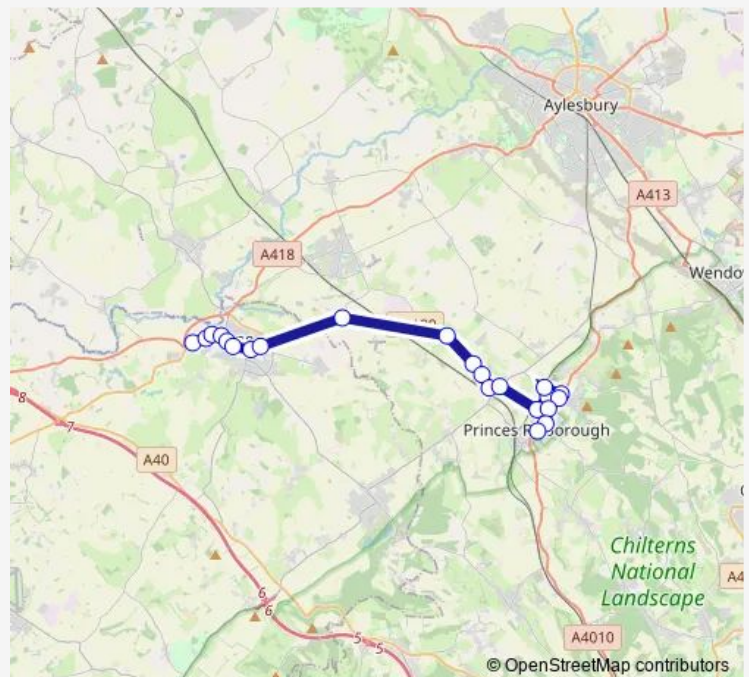

Thursday 07:50

Friday 07:50

Saturday —

Sunday —

Route info

Direction: Bell Street

Stops: 22

Trip Duration: 0 hour 30 min

■ 321 — Princes Risborough - Longwick - Thame

Direction

Lord Williams Upper School — Bell Street

22 stops

[Open route schedule](#)

Lord Williams Upper School

Sycamore Drive

Cuttle Brook

The Avenue

New Road

Bell Street

Route schedule

Lord Williams Upper School — Bell Street

Monday 16:00

Tuesday 15:00

Wednesday 15:00

Thursday 16:00

Friday 15:00

Saturday —

Sunday —

Route info

Direction: Lord Williams Upper School

Stops: 22

Trip Duration: 0 hour 30 min