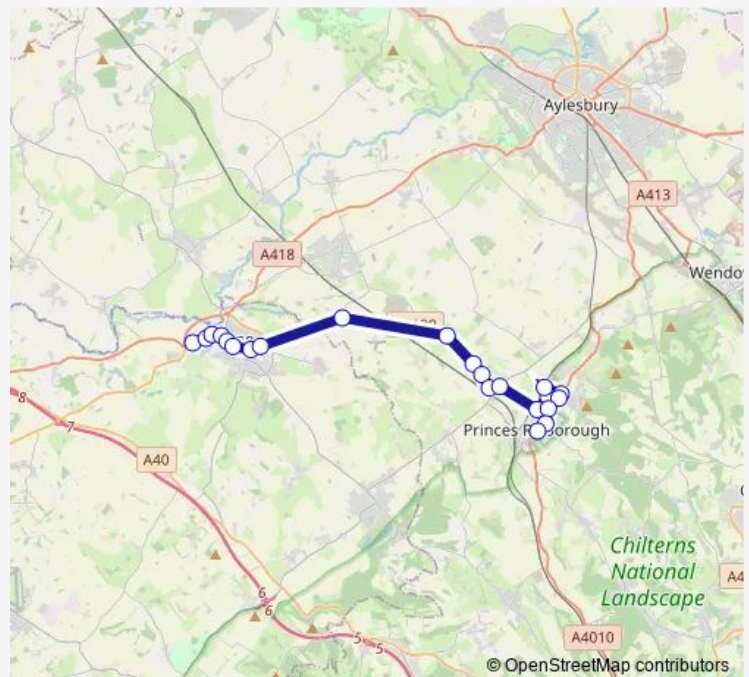

### Route schedule

Bell Street — Lord Williams Upper School

Monday 07:50

Tuesday 07:50

Wednesday 07:50

Thursday 07:50

Friday 07:50

Saturday —

### Route info

Direction: Bell Street

Stops: 22

Trip Duration: 0 hour 30 min

■ 321 — Princes Risborough - Longwick - Thame

BusMaps

**Direction**

Lord Williams Upper School — Bell Street

22 stops

[Open route schedule](#)

Lord Williams Upper School

Sycamore Drive

Cuttle Brook

Museum

Town Hall

Upper High Street