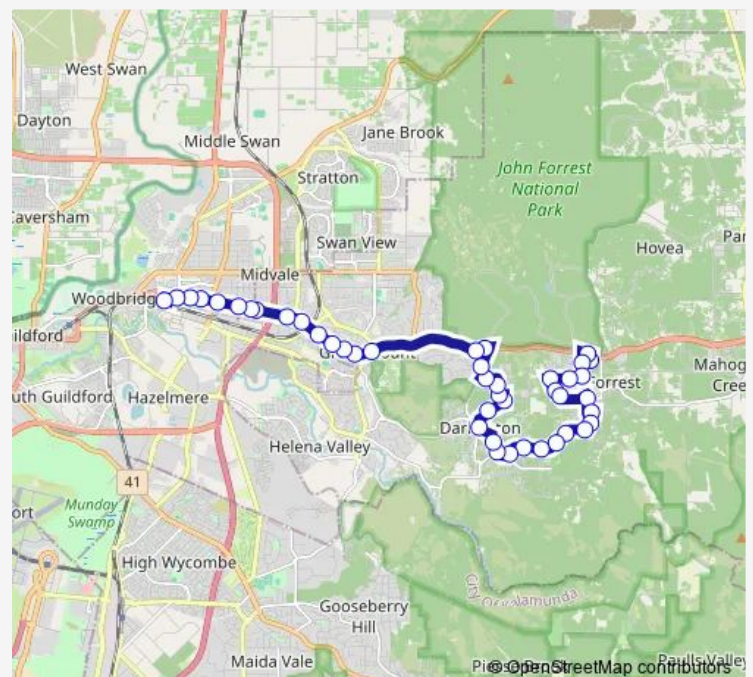

Thursday 07:08-15:21

Friday 07:08-15:21

Saturday —

Sunday —

Route info

Direction: Statham St After Nicholl St

Stops: 43

Trip Duration: 0 hour 37 min

Lionel Rd After Hillsden Rd

Fischer Rd After Stone Cr

Fischer Rd Before Leschen Wy

Mayhew Rd After Wheatcroft Rd

Darlington Rd After Oxley Rd

Great Eastern Hwy After Darlington Rd

Great Eastern Hwy Before Waylen Rd

Great Eastern Hwy Before Greenmount Rise

Great Eastern Hwy After Scott St

Great Eastern Hwy After Woolowra Rd

Great Eastern Hwy Before Bullarra Rd

Great Eastern Hwy Before Ruby St

Great Eastern Hwy After Miller St

Great Eastern Hwy Before Bellevue Rd

Great Eastern Hwy After Victoria Pde

Great Eastern Hwy Before Ewart St

Great Eastern Hwy Before Ferguson St

Great Eastern Hwy After Loton Av

Great Eastern Hwy Before Sayer St