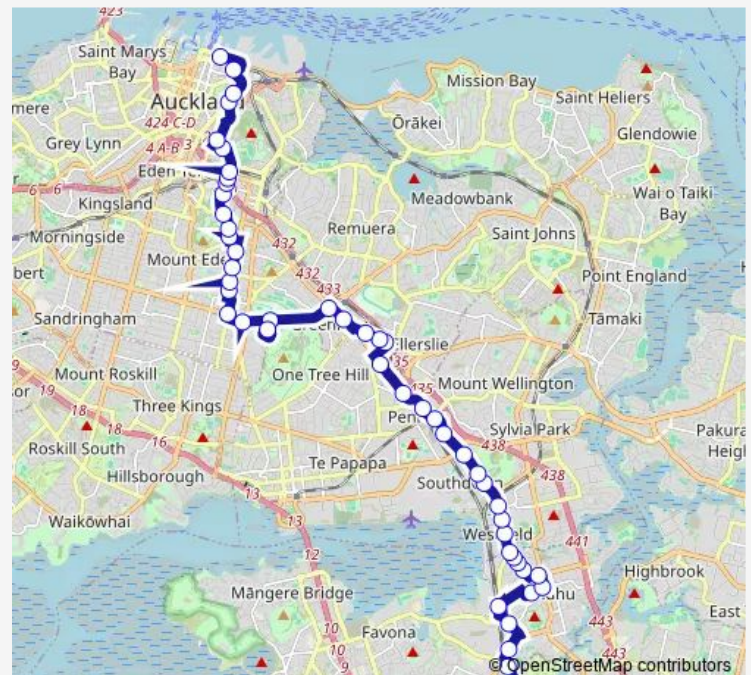

### Direction

Quay Street — Middlemore Station and Hospital

48 stops

[Open route schedule](#)

Quay Street

Anzac Avenue/Beach Road

Stop B Waterloo Quadrant

University of Auckland

### Route schedule

Quay Street — Middlemore Station and Hospital

Monday 06:20-18:50

Tuesday 06:20-18:50

Wednesday 06:20-18:50

Thursday 06:20-18:50

Friday 06:20-18:50

Saturday —

### Route info

Direction: Quay Street

Stops: 48

Trip Duration: 1 hour 15 min

321

BusMaps

Green Lane West/Great South Road

Matai Road

University of Auckland

Waterloo Quadrant

Anzac Avenue/Beach Road

Quay Street

321 Bus time schedules and route maps are available in an offline PDF at [busmaps.com](https://busmaps.com). Use the [busmaps.com](https://busmaps.com) website to see live bus times, train schedule or subway schedule, and step-by-step directions for all public transit in Auckland