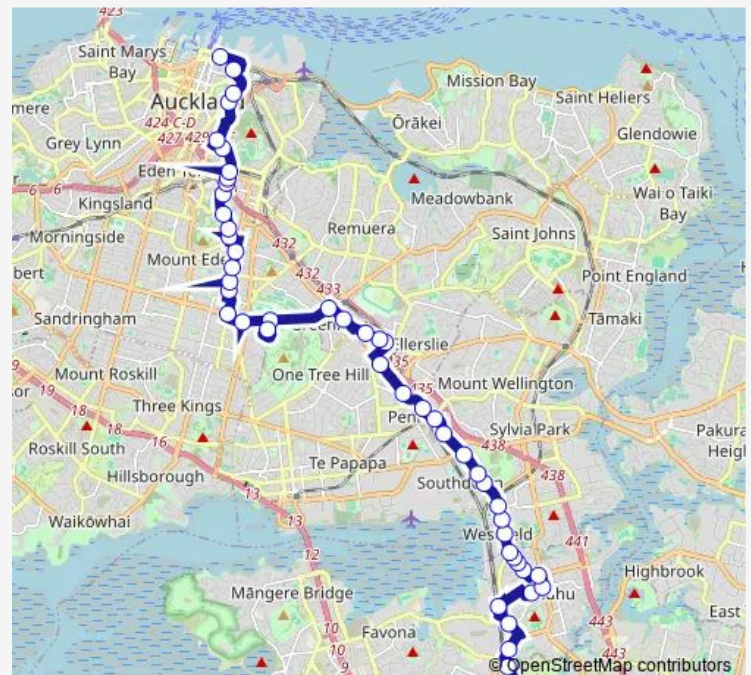

### Direction

Quay Street — Middlemore Station and Hospital

48 stops

[Open route schedule](#)

Quay Street

Anzac Avenue/Beach Road

Stop B Waterloo Quadrant

University of Auckland

### Route schedule

Quay Street — Middlemore Station and Hospital

Monday 06:20-18:50

Tuesday 06:20-18:50

Wednesday 06:20-18:50

Thursday 06:20-18:50

Friday 06:20-18:50

Saturday —

### Route info

Direction: Quay Street

Stops: 48

Trip Duration: 1 hour 22 min

321

BusMaps

Green Lane West/Great South Road

Matai Road

University of Auckland

Waterloo Quadrant

Anzac Avenue/Beach Road

Quay Street

321 Bus time schedules and route maps are available in an offline PDF at [busmaps.com](https://busmaps.com). Use the [busmaps.com](https://busmaps.com) website to see live bus times, train schedule or subway schedule, and step-by-step directions for all public transit in Auckland