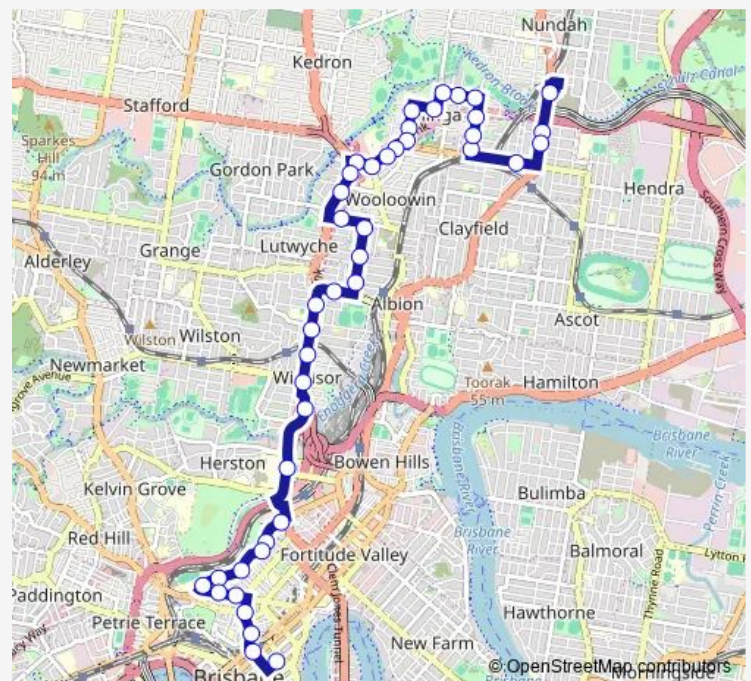

Saturday 08:21-17:21

Sunday —

Route info

Direction: Queen Street Stop 58 near Pedestrian Crossing

Stops: 41

Trip Duration: 0 hour 38 min

321 — Toombul - City via Kalinga

Chalk St near Challis Lane, stop 20

Norman St near Lutwyche Rd, stop 24/25

Kedron Park Rd near Kent St, stop 26

Park Rd near Kedron Park Rd, stop 27

Park Rd at Gorman Street, stop 28

Park Rd at Rose Street, stop 29

Kent Rd near Rose St, stop 30

Kent Rd near Melrose Lane, stop 31

Kent Rd near Judge St, stop 32

Lodge Rd at Clark Street, stop 34

Emma St near Shaw Rd, stop 32

Emma St at Bertha Street, stop 31

Emma St near Park Rd, stop 30

Park Ave near Lewis St, stop 29

Saturday —

Sunday —

Route info

Direction: Queen Street Stop 58 near Pedestrian Crossing

Stops: 40

Trip Duration: 0 hour 40 min

Park Rd at Gorman Street, stop 28

Park Rd at Rose Street, stop 29