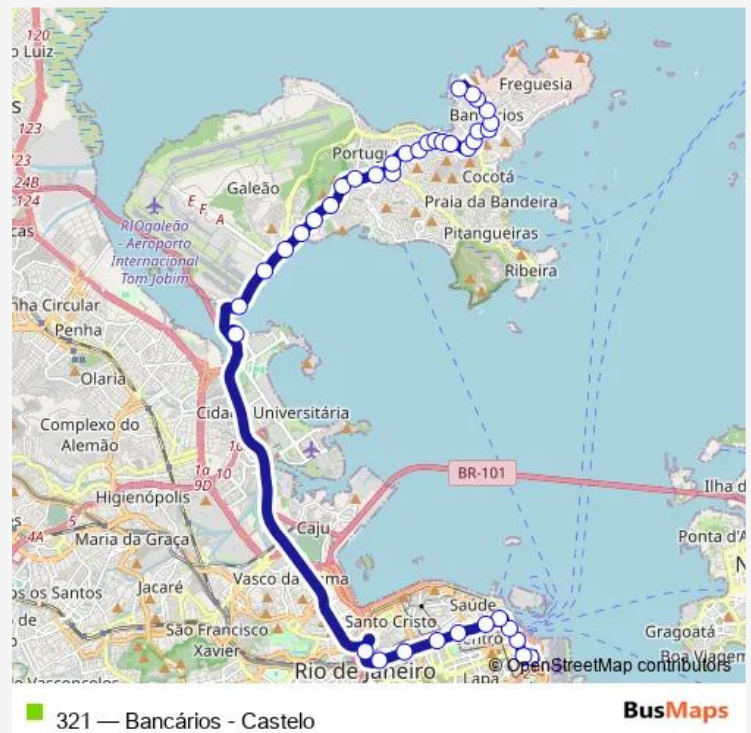

### Route schedule

Terminal Churchill : Plataforma Norte — Eisa

Monday	00:00
Tuesday	00:00
Wednesday	00:00
Thursday	00:00
Friday	00:00
Saturday	00:00
Sunday	—

### Route info

Direction: Terminal Churchill : Plataforma Norte

Stops: 38

Trip Duration: 0 hour 58 min

Bocaiúva

Condomínio Novos Horizontes

Órcadas

Malta