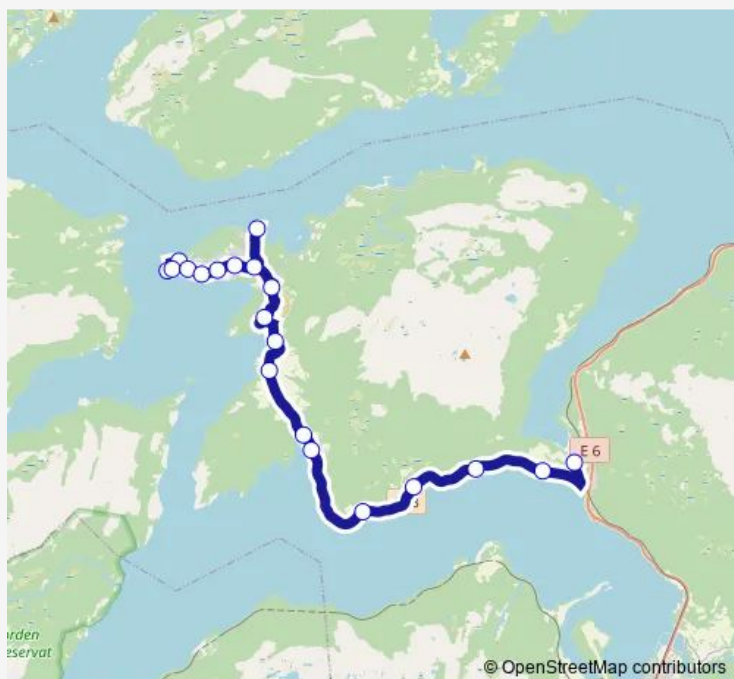

Local Bus Service 321 Mo-Hemnesberget-Mo

[Go to website](#)

Direction

Hemnes sentralskole — Finneidfjord

20 stops

[Open route schedule](#)

Hemnes sentralskole

Hemnesberget

Gml posthus

Borgen

Møllebakken

Sagli

Hemnes Skjeran

Juvik kryss

Juvika

Åsen

Presteng

Skolbones

Sund

Lakshusnes

Oterbrannsjøen

Grønvika

Sæteren

Kleivnes

Haugabakken

Finneidfjord

Route schedule

Hemnes sentralskole — Finneidfjord

Monday 06:55-16:25

Tuesday 06:55-16:25

Wednesday 06:55-16:25

Thursday 06:55-16:25

Friday 06:55-16:25

Saturday —

Sunday —

Route info

Direction: Hemnes sentralskole

Stops: 20

Trip Duration: 0 hour 25 min

321 — Mo-Hemnesberget-Mo