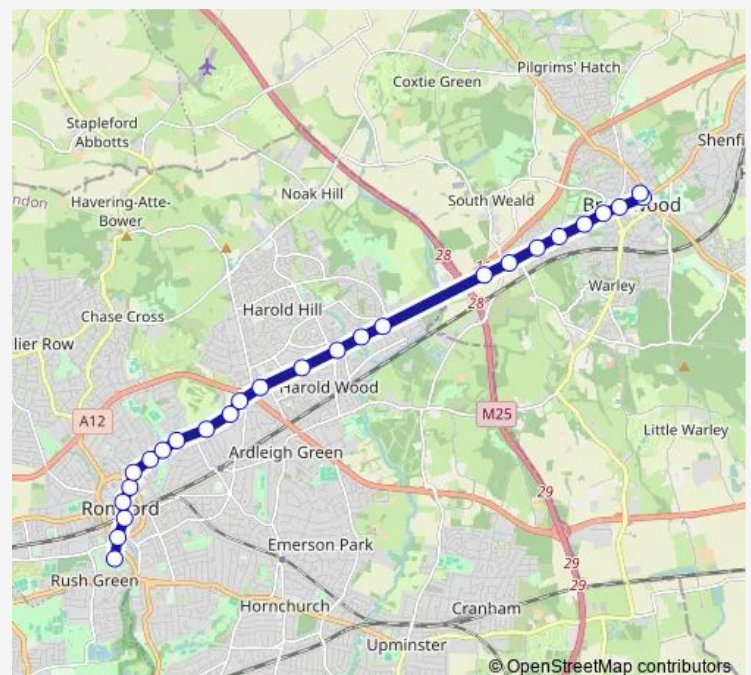

Wednesday 05:35-23:30

Thursday 05:35-23:30

Friday 05:35-23:30

Saturday 05:35-23:30

Sunday 07:30-23:30

Route info

Direction: Sainsburys

Stops: 26

Trip Duration: 0 hour 25 min

498 — Romford, Queens Hospital - Romford Station - Gallows Corner - South Weald - Brentwood, Sainsbury's

Mercury Gardens

Western Road

Romford Station

Rom Valley Way

Queens Hospital

Direction

Queens Hospital — Sainsburys

26 stops

[Open route schedule](#)

Queens Hospital

Rom Valley Way

Romford Station

Western Road

Tuesday 00:00-23:30

Wednesday 00:00-23:30

Thursday 00:00-23:30

Friday 00:00-23:30

Saturday 00:00-23:30

Sunday 00:00-23:30

Route info

Direction: Queens Hospital