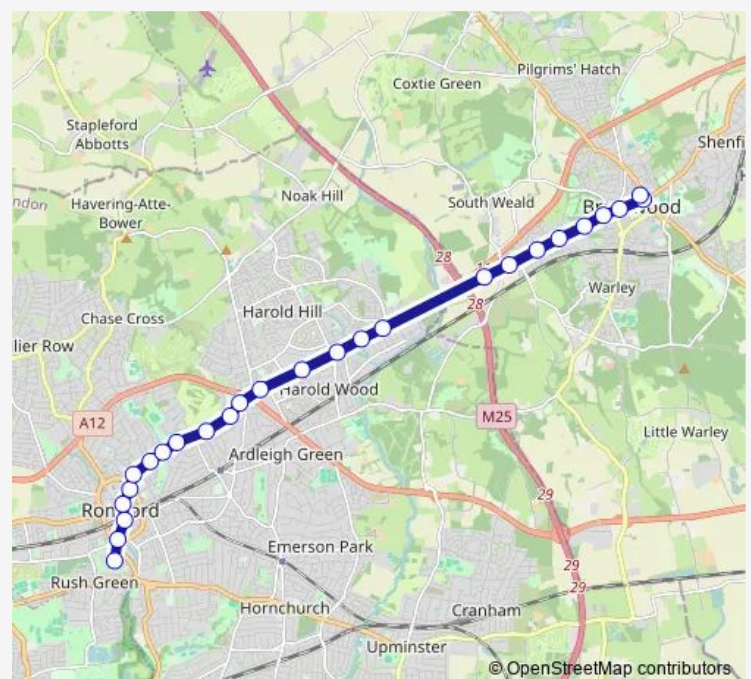

Wednesday 05:35-23:30

Thursday 05:35-23:30

Friday 05:35-23:30

Saturday 05:35-23:30

Sunday 07:30-23:30

Route info

Direction: Sainsburys

Stops: 26

Trip Duration: 0 hour 44 min

498 — Romford, Queens Hospital - Romford Station - Gallows Corner - South Weald - Brentwood, Sainsbury's

Mercury Gardens

Western Road

Romford Station

Rom Valley Way

Queens Hospital

Direction

Queens Hospital — Sainsburys

26 stops

[Open route schedule](#)

Queens Hospital

Rom Valley Way

Romford Station

Western Road

Tuesday 00:00-23:30

Wednesday 00:00-23:30

Thursday 00:00-23:30

Friday 00:00-23:30

Saturday 00:00-23:30

Sunday 00:00-23:30

Route info

Direction: Queens Hospital