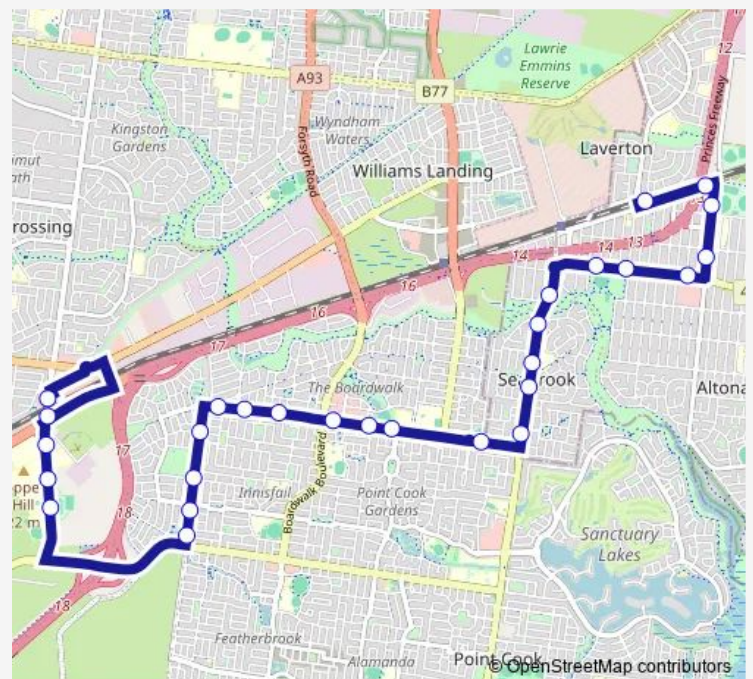

Route schedule

Laverton Station/Railway Ave (Laverton) — Hoppers Crossing Station/Old Geelong Rd (Hoppers Crossing)

Monday	05:23-21:49
Tuesday	05:23-21:49
Wednesday	05:23-21:49
Thursday	05:23-21:49
Friday	05:23-21:49
Saturday	07:22-21:29
Sunday	07:22-21:29

Route info

Direction: Laverton Station/Railway Ave (Laverton)

Stops: 31

Trip Duration: 0 hour 37 min

498 — Hoppers Crossing Station - Laverton Station

Hacketts Rd/Dunnings Rd (Point Cook)

St Laurent Bvd/Hacketts Rd (Point Cook)

Breasley Pkwy/Hacketts Rd (Point Cook)

Snowsill Cct/Hacketts Rd (Point Cook)

Sneydes Rd/Hacketts Rd (Point Cook)

Victoria University Sports Complex/Hoppers Lane (Werribee)

Victoria University Werribee Campus/235 Hoppers Lane (Werribee)

Werribee Mercy Hospital/Hoppers Lane (Werribee)

Hoppers Crossing Station/Princess Hwy (Hoppers Crossing)

Hoppers Crossing Station/Old Geelong Rd (Hoppers Crossing)

Direction

Hoppers Crossing Station/Old Geelong Rd (Hoppers Crossing) — Laverton Station/Railway Ave (Laverton)