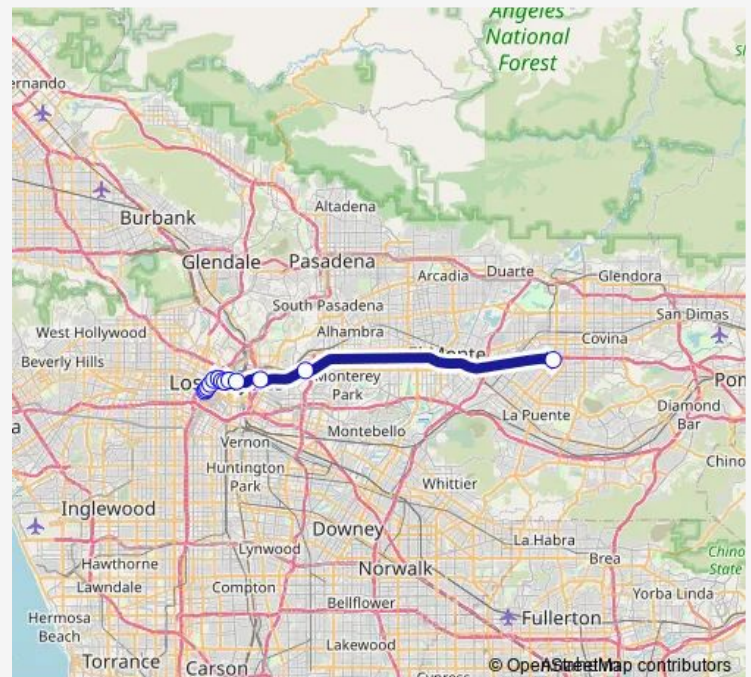

Los Angeles General Medical Center E

Cal State LA E

Sunset Ave and Plaza Dr N

Route schedule

Figueroa St and 9th St E — Sunset Ave and Plaza Dr N

Monday 14:08-18:50

Tuesday 14:08-18:50

Wednesday 14:08-18:50

Thursday 14:08-18:50

Friday 14:08-18:50

Saturday —

Sunday —

Route info

Direction: Figueroa St and 9th St E

Stops: 13

Trip Duration: 0 hour 58 min

Direction

Sunset Ave and Robert O Young — Hope St and 9th St W

15 stops

[Open route schedule](#)

Sunset Ave and Robert O Young

Cal State LA W

Los Angeles General Medical Center W

Union Station Patsaouras Bus Plaza W

Thursday 04:45-08:45

Friday 04:45-08:45

Saturday —

Sunday —

Route info

Direction: Sunset Ave and Robert O Young

Stops: 15

Trip Duration: 0 hour 40 min