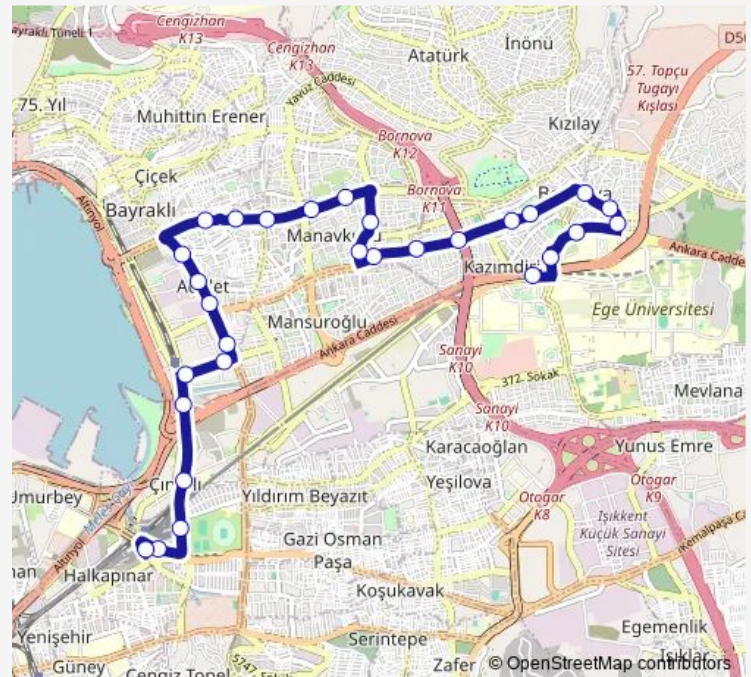

Thursday 06:35-20:55

Friday 06:35-20:55

Saturday 06:50-21:20

Sunday 07:05-21:00

Route info

Direction: Halkapınar Metro

Stops: 27

Trip Duration: 0 hour 48 min