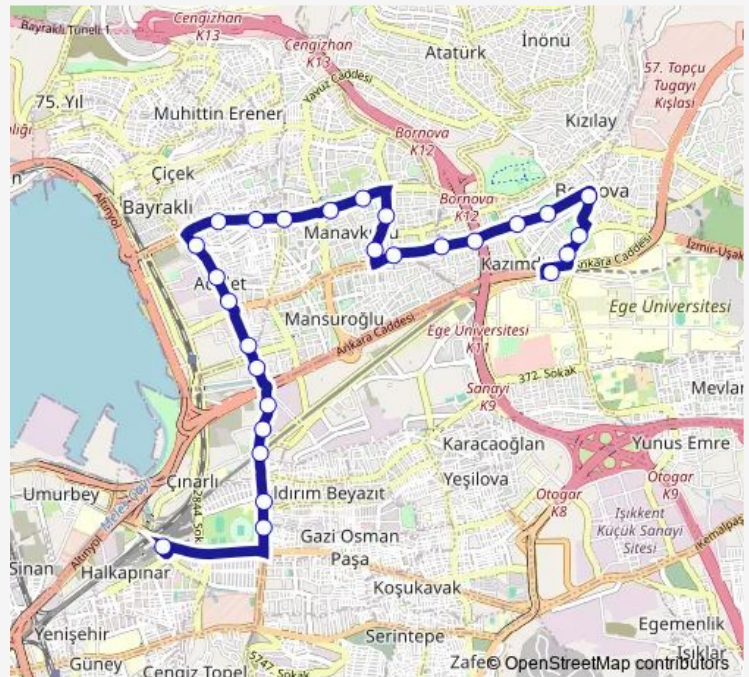

Thursday 06:00-19:45

Friday 06:00-19:45

Saturday 06:05-20:25

Sunday 06:35-20:15

Route info

Direction: Bornova Metro

Stops: 29

Trip Duration: 0 hour 48 min