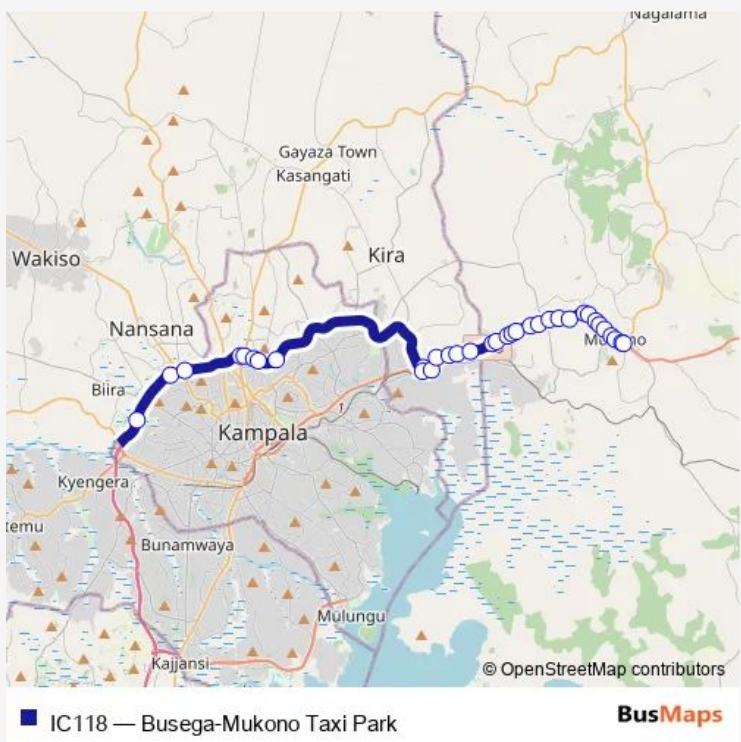

Bus IC118 Busega-Mukono Taxi Park

[Go to website](#)

Direction
 Northern Bypass - Green Belt — Mukono Taxi Park
 34 stops
[Open route schedule](#)

- Northern Bypass - Green Belt
- Nakibinge Rd Entrance - Northern Bypass
- Namungoona
- Kalerwe Taxi Park Roundabout
- Bweyogerere Stage
- Holyword Healing Ministries
- Nsooba Kyebando Rd Overpass
- Busega (Northern Bypass)
- Namboole Stadium
- Mandela Sports Hotel
- Namboole Stage
- Bweyogerere
- Shire Petroleum
- Gto Petro Pump - Watoto Church East
- Namanve
- Century Bottling Co.
- Oil Com Petrol Station (Namanve)
- Rwenzori Bottling Co.
- Red Pepper Publications
- Jomayi Stone Yard
- Seeta Victory Church

Route schedule
 Northern Bypass - Green Belt — Mukono Taxi Park

Monday	06:30-19:00
Tuesday	06:30-19:00
Wednesday	06:30-19:00
Thursday	06:30-19:00
Friday	06:30-19:00
Saturday	06:30-19:00
Sunday	06:30-19:00

Route info
 Direction: Northern Bypass - Green Belt
 Stops: 34
 Trip Duration: 1 hour 39 min

St. Peter Junior Academy

Nwsc Seeta Branch

Seeta High School

Kikunga Taxi

Kayunka Catholic Church

Matrix Gardens

Igar Petrol Station