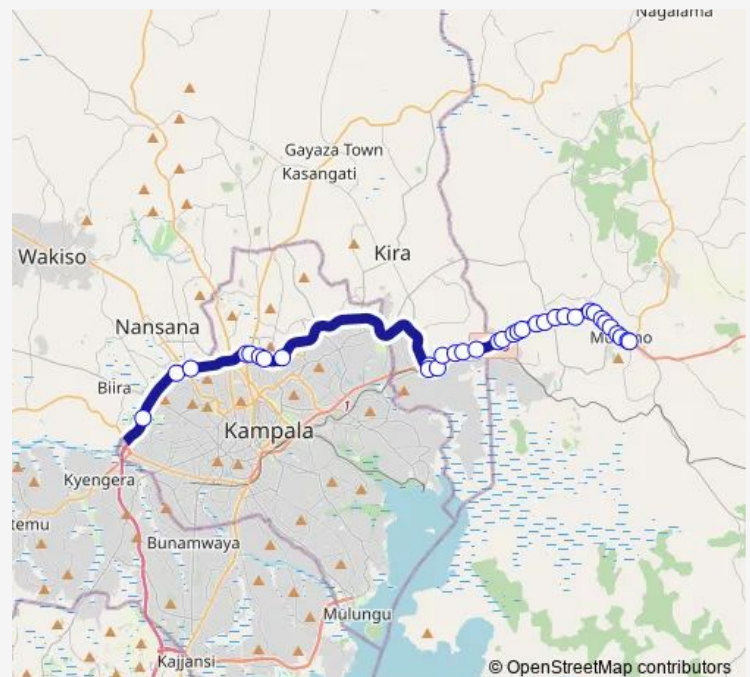

Namungoona

Kalerwe Taxi Park Roundabout

Bweyogerere Stage

Holyword Healing Ministries

Nsooba Kyebando Rd Overpass

Busega (Northern Bypass)

Namboole Stadium

Mandela Sports Hotel

Thursday 06:30-19:00

Friday 06:30-19:00

Saturday 06:30-19:00

Sunday 06:30-19:00

Route info

Direction: Northern Bypass - Green Belt

Stops: 34

Trip Duration: 1 hour 39 min