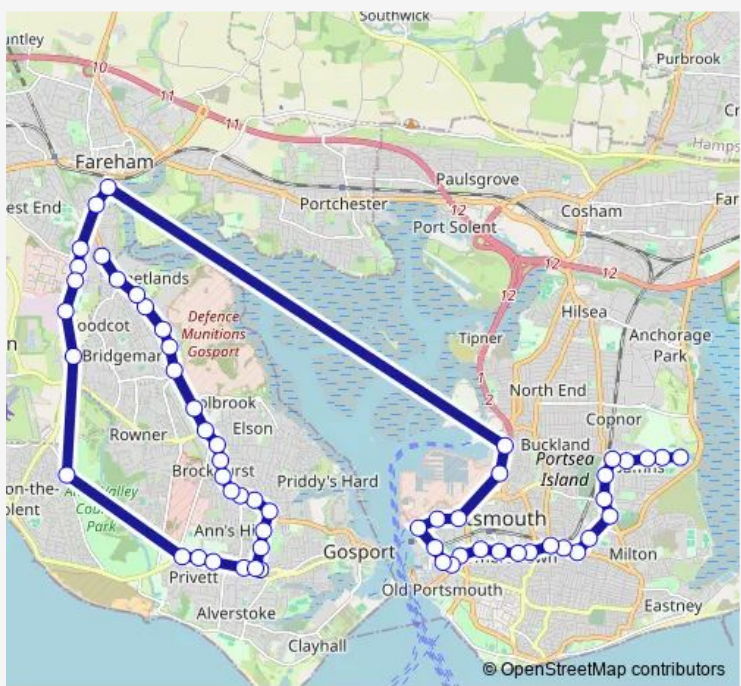

Bus PC2 Hoeford - Portsmouth College

[Go to website](#)

Direction
 Portsmouth College — Hoeford
 57 stops
[Open route schedule](#)

- Portsmouth College
- Stanley Avenue
- Highgrove Road
- Baffins Library
- Folkestone Road
- Hayling Avenue
- Langstone Road
- St. Marys Hospital
- Fratton Way
- Francis Avenue
- Talbot Road
- Fratton Bridge
- Bradford Junction
- Somers Road
- Isambard Brunel Road
- University House
- University of Portsmouth
- Cambridge Junction
- Cambridge Junction
- Gunwharf Quays
- The Hard Interchange

Route schedule
 Portsmouth College — Hoeford

Monday	16:05
Tuesday	16:05
Wednesday	16:05
Thursday	16:05
Friday	13:30-16:05
Saturday	—
Sunday	—

Route info
 Direction: Portsmouth College
 Stops: 57
 Trip Duration: 1 hour 20 min

■ PC2 — Hoeford - Portsmouth College **BusMaps**

Curzon Howe Road

HMS Nelson

Prospect Road

International Port

The Quay

Earls Road

Fort Fareham

Friday 08:15-11:55

Saturday —

Sunday —

Route info

Direction: Hoeford

Stops: 50

Trip Duration: 1 hour 20 min

Tudor Lodge