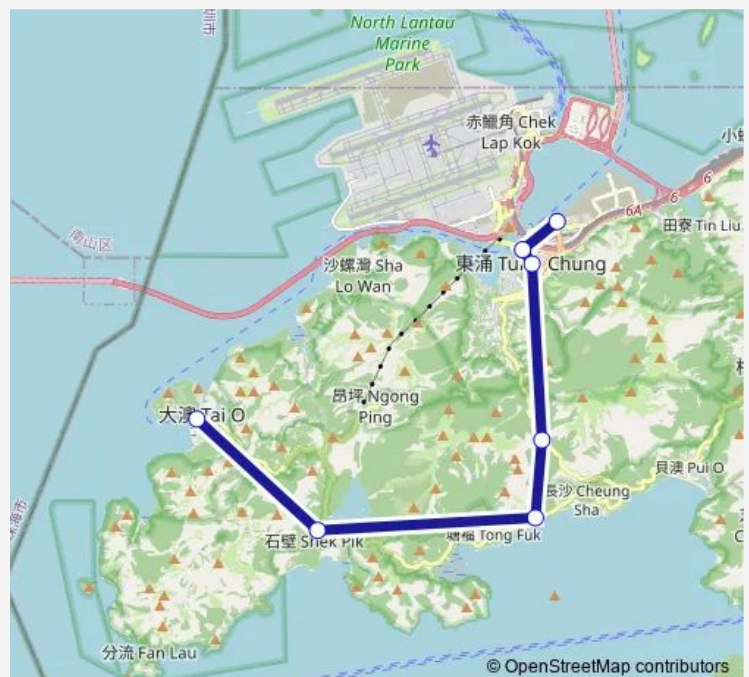

[Nlb] Sheraton Hong Kong Tung Chung Hotel

Route schedule

[Nlb] TAI O — [Nlb] Sheraton Hong Kong Tung Chung Hotel

Monday	—
Tuesday	—
Wednesday	—
Thursday	—
Friday	—
Saturday	16:00-19:00
Sunday	16:00-19:00

Route info

Direction: [Nlb] TAI O

Stops: 7

Trip Duration: 1 hour 6 min

■ X11r — Sheraton Hong Kong Tung Chung Hotel - TAI O

Direction

[Nlb] Sheraton Hong Kong Tung Chung Hotel — [Nlb] TAI O

6 stops