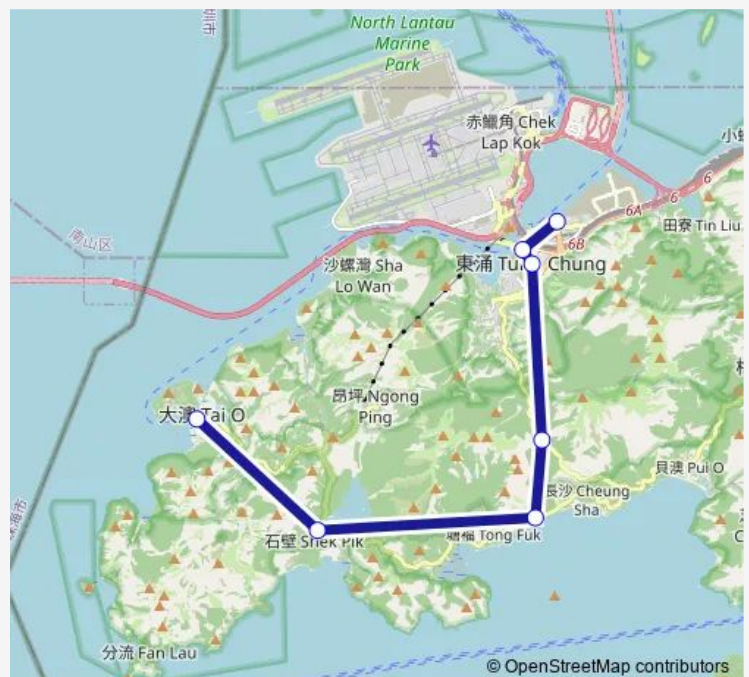

[Nlb] Sheraton Hong Kong Tung Chung Hotel

Route schedule

[Nlb] TAI O — [Nlb] Sheraton Hong Kong Tung Chung Hotel

Monday	—
Tuesday	—
Wednesday	—
Thursday	—
Friday	—
Saturday	16:00-19:00
Sunday	16:00-19:00

Route info

Direction: [Nlb] TAI O

Stops: 7

Trip Duration: 1 hour 6 min

Direction

[Nlb] Sheraton Hong Kong Tung Chung Hotel — [Nlb] TAI O

6 stops

[Open route schedule](#)