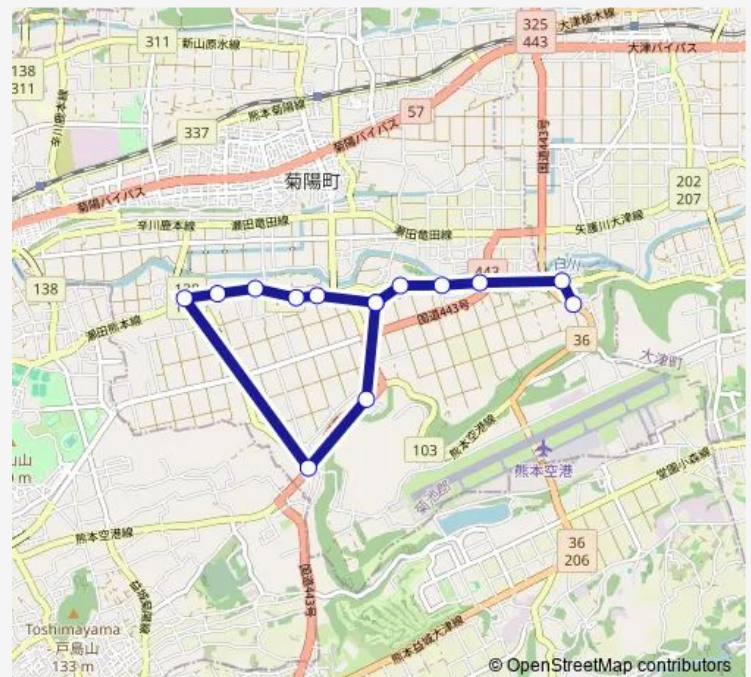

Bus 曲手→→戸次上村

[Go to website](#)

Direction

曲手 (菊陽巡回バス) — 戸次上村 (菊陽循環)

14 stops

[Open route schedule](#)

曲手 (菊陽巡回バス)

上辛川東 (菊陽循環)

上辛川

下辛川

農協倉庫前 (菊陽循環)

井口

道明入口 (菊陽町循環)

熊本リハビリテーション前

曲手 (菊陽巡回バス)

曲手東 (菊陽循環)

上村 (大津)

馬場楠

戸次 (菊陽巡回バス)

戸次上村 (菊陽循環)

Route schedule

曲手 (菊陽巡回バス) — 戸次上村 (菊陽循環)

Monday 16:05-16:45

Tuesday 16:05-16:45

Wednesday 16:05-16:45

Thursday 16:05-16:45

Friday 16:05-16:45

Saturday —

Sunday —

Route info

Direction: 曲手 (菊陽巡回バス)

Stops: 14

Trip Duration: 0 hour 28 min

■ 曲手→→戸次上村