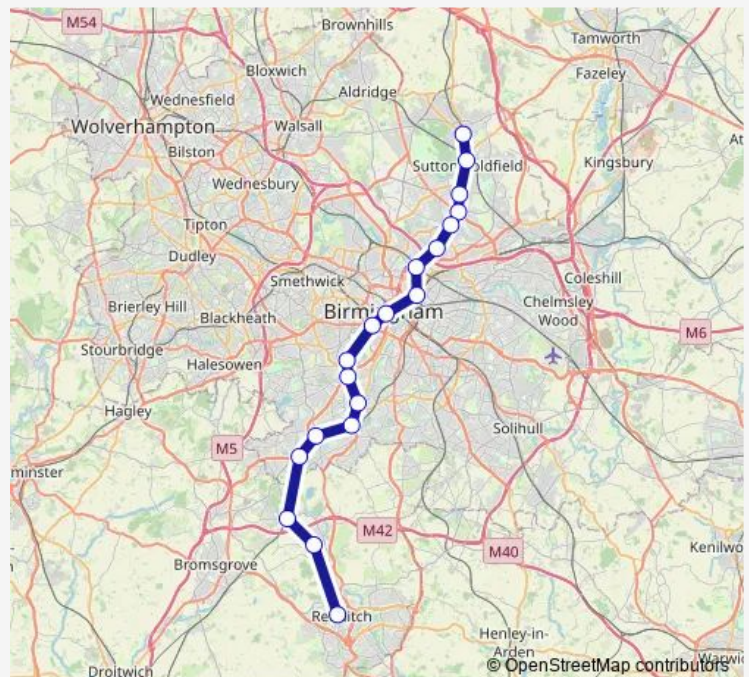

Wylde Green

Chester Road

Erdington

Gravelly Hill

Aston

Duddeston

Birmingham New Street

Five Ways

University

Selly Oak

Bournville

Kings Norton

Northfield

Longbridge

Barnt Green

Alvechurch

Redditch

Route schedule

Four Oaks — Redditch

Monday 05:47-22:46

Tuesday 05:47-22:46

Wednesday 05:47-22:46

Thursday 05:47-22:46

Friday 05:47-22:46

Saturday 06:46-22:46

Sunday —

Route info

Direction: Four Oaks

Stops: 19

Trip Duration: 1 hour 8 min

■ Lm:Fok->Rdc — LM train service from FOK to Rdc

Lm:Fok->Rdc Rail time schedules and route maps are available in an offline PDF at busmaps.com. Use the busmaps.com website to see live bus times, train schedule or subway schedule, and step-by-step directions for all public transit in Birmingham