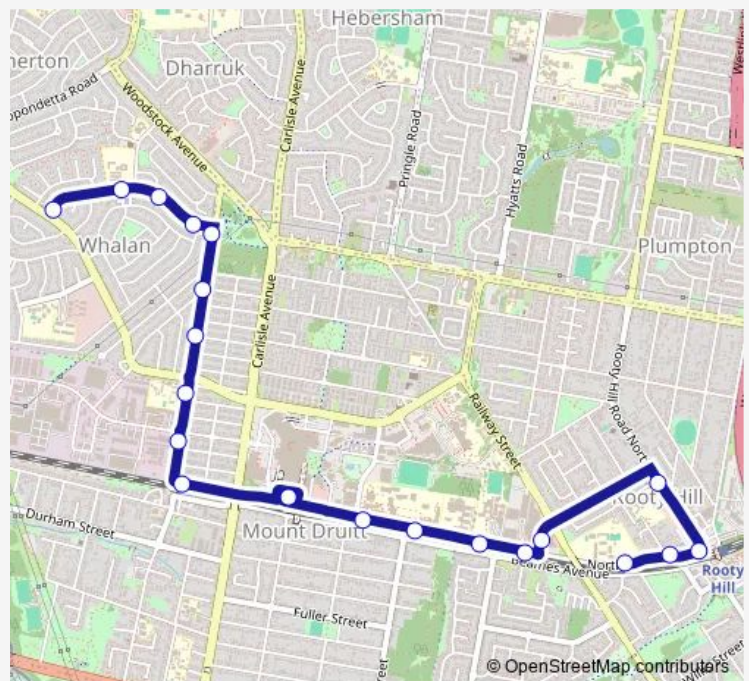

School Bus 6577 Rooty Hill HS to Bulolo Dr at Luxford Rd

[Go to website](#)

Direction

Rooty Hill High School, North Pde — Bulolo Dr Before Luxford Rd

20 stops

[Open route schedule](#)

- Rooty Hill High School, North Pde
- North Pde At Perkins St
- North Pde At Rooty Hill Rd
- Rooty Hill Public School, Rooty Hill Rd
- West HQ, Sherbrooke St
- North Pde Opp Sydney Gymnastic Aquatic Centre
- North Pde Opp Loyola College
- North Pde Opp Tafe NSW Western Sydney Institute
- North Pde Opp Mount St
- Mount Druitt Station, Stand C
- North Pde Opp Belmore Av
- Belmore Av Before Kurrajong Av
- Mount Druitt Public School, Belmore Av
- Belmore Av Opp Derwent St
- Belmore Av After Saidor Rd
- Belmore Av Opp Raaf Memorial Park
- Bulolo Dr At Samarai Rd
- Bulolo Dr Opp Kikori Cres
- Bulolo Dr At Tamaro Av
- Bulolo Dr Before Luxford Rd

Route schedule

Rooty Hill High School, North Pde — Bulolo Dr Before Luxford Rd

| | |
|-----------|-------|
| Monday | 15:20 |
| Tuesday | 15:20 |
| Wednesday | 15:20 |
| Thursday | 15:20 |
| Friday | 15:20 |
| Saturday | — |
| Sunday | — |

Route info

Direction: Rooty Hill High School, North Pde

Stops: 20

Trip Duration: 0 hour 15 min

6577 — Rooty Hill HS to Bulolo Dr at Luxford Rd

6577 School Bus time schedules and route maps are available in an offline PDF at busmaps.com. Use the busmaps.com website to see live bus times, train schedule or subway schedule, and step-by-step directions for all public transit in Parramatta