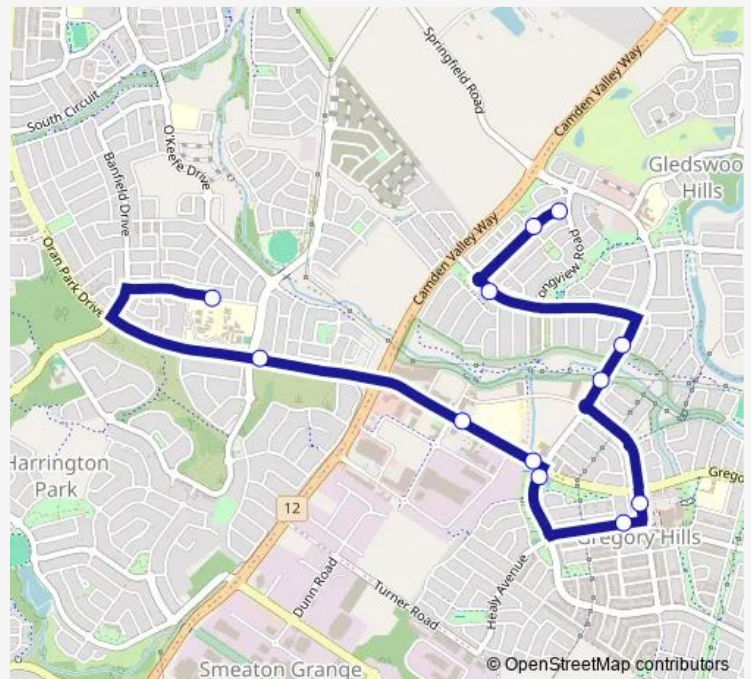

# School Bus 6577 St Benedict's Catholic College to Gregory Hills

[Go to website](#)

**Direction**

St Benedicts And St Justins Schools, Hollows Dr — Lillydale After Longview Rd

12 stops

[Open route schedule](#)

St Benedicts And St Justins Schools, Hollows Dr

Oran Park Dr After Catherine Park Dr

Gregory Hills Dr Opp Gregory Hills Hotel

Gregory Hills Dr Before The Hermitage Way

Donovan Bvd At Gregory Hills Dr

Healy St Between Mckenzie Bvd

Village Cct At Gregory Hills Dr

The Hermitage Way At Digitaria Dr

The Hermitage Way Opp Devlin Dr

Fairbank Dr Before Lillydale Av

Lillydale Av At Rochford Rd

Lillydale After Longview Rd

**Route schedule**

St Benedicts And St Justins Schools, Hollows Dr — Lillydale After Longview Rd

Monday	14:40
Tuesday	14:40
Wednesday	14:40
Thursday	14:40
Friday	—
Saturday	—
Sunday	—

**Route info**

Direction: St Benedicts And St Justins Schools, Hollows Dr

Stops: 12

Trip Duration: 0 hour 19 min

6577 School Bus time schedules and route maps are available in an offline PDF at [busmaps.com](https://busmaps.com). Use the [busmaps.com](https://busmaps.com) website to see live bus times, train schedule or subway schedule, and step-by-step directions for all public transit in Liverpool