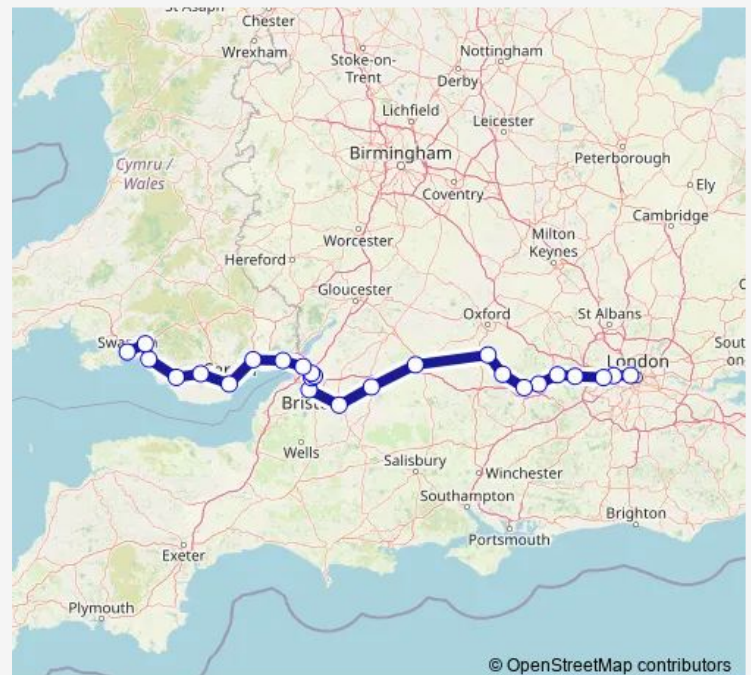

Rail Gw:Pad->Swa GW train service from PAD to Swa

[Go to website](#)

Direction

London Paddington — Swansea

22 stops

[Open route schedule](#)

London Paddington

Ealing Broadway

Southall

Slough

M Maidenhead

Twyford

Reading

Goring & Streatley

Didcot Parkway

Swindon

Bristol Parkway

Patchway

Pilning

Severn Tunnel Junction

Newport (S Wales)

Cardiff Central

Ninian Park

Pontyclun

Bridgend

Port Talbot Parkway

Neath

Route schedule

London Paddington — Swansea

Monday 20:48-22:48

Tuesday 20:48-22:48

Wednesday 20:48-22:48

Thursday 20:48-22:48

Friday 21:48

Saturday —

Sunday —

Route info

Direction: London Paddington

Stops: 22

Trip Duration: 2 hour 58 min

© OpenStreetMap contributors

■ Gw:Pad->Swa — GW train service from PAD to Swa