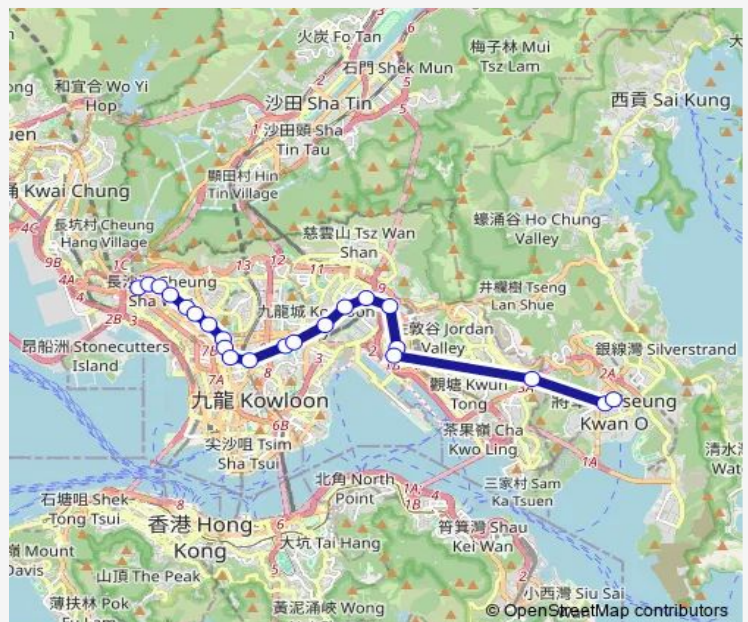

Route info

Direction: [Ctb] LAI CHI KOK Station, Cheung SHA WAN Road[[Kmb+Ctb] LAI CHI KOK Station/
Lai CHI KOK Station, Cheung SHA WAN Road[[Kmb] LAI CHI KOK Station

Stops: 22

Trip Duration: 0 hour 50 min