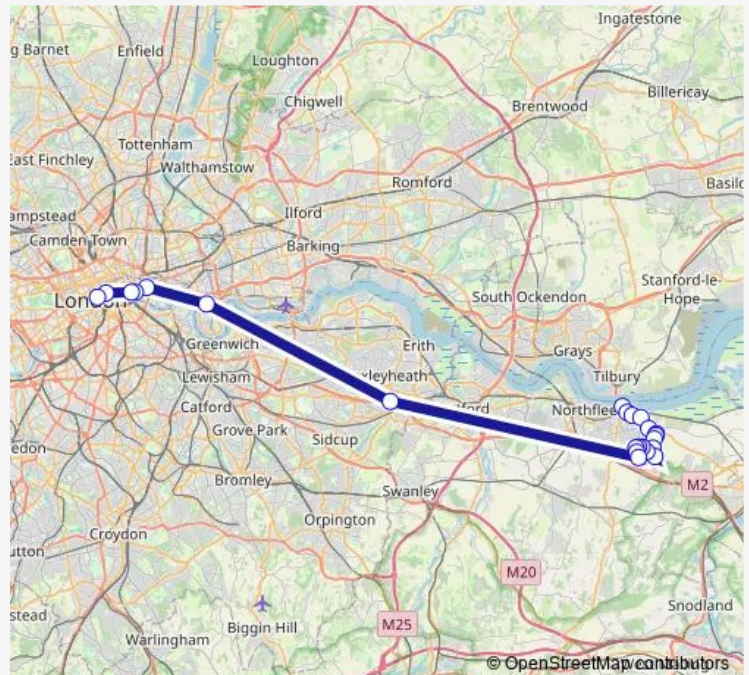

Aldgate

Fenchurch Street

Cannon Street

Route schedule

West Street — Embankment

Monday 05:55-07:10

Tuesday 05:55-07:10

Wednesday 05:55-07:10

Thursday 05:55-07:10

Friday 05:55-07:10

Saturday —

Sunday —

Route info

Direction: West Street

Stops: 23

Trip Duration: 1 hour 45 min

735 — Gravesend - Riverview Park - London

Temple

Embankment

Direction

Embankment — Clock Tower

20 stops

[Open route schedule](#)

Embankment

Thursday 16:55-18:15

Friday 16:55-18:15

Saturday —

Sunday —

Route info

Direction: Embankment

Stops: 20

Trip Duration: 1 hour 14 min