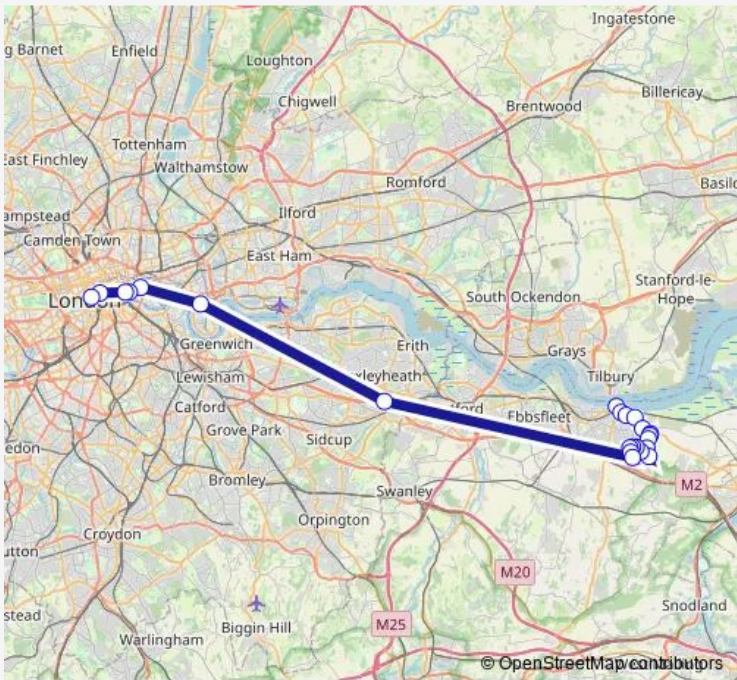

Coach Service 735 Gravesend - Riverview Park - London

[Go to website](#)

**Direction**  
 West Street — Embankment  
 23 stops  
[Open route schedule](#)

- West Street
- Clock Tower
- Albion Road
- Milton Ale Shades
- Lion Garage
- Thong Lane Bottom
- Barr Road
- Thong Lane Middle
- Cascades
- Imperial Drive
- The Gravesend Boat
- The Rise
- St David's Crescent
- St Hilda's Way
- Livingstone Road
- Stanley Crescent
- Bexley / Black Prince
- Canada Square South / Canary Wharf Station
- Aldgate
- Fenchurch Street
- Cannon Street

**Route schedule**  
 West Street — Embankment

Monday	05:55-07:10
Tuesday	05:55-07:10
Wednesday	05:55-07:10
Thursday	05:55-07:10
Friday	05:55-07:10
Saturday	—
Sunday	—

**Route info**  
 Direction: West Street  
 Stops: 23  
 Trip Duration: 1 hour 45 min

## Direction

Embankment — Clock Tower

20 stops

[Open route schedule](#)

Embankment

Temple

Cannon Street

The Tower Of London

## Route schedule

Embankment — Clock Tower

Monday 16:55-18:15

Tuesday 16:55-18:15

Wednesday 16:55-18:15

Thursday 16:55-18:15

Friday 16:55-18:15

Saturday —