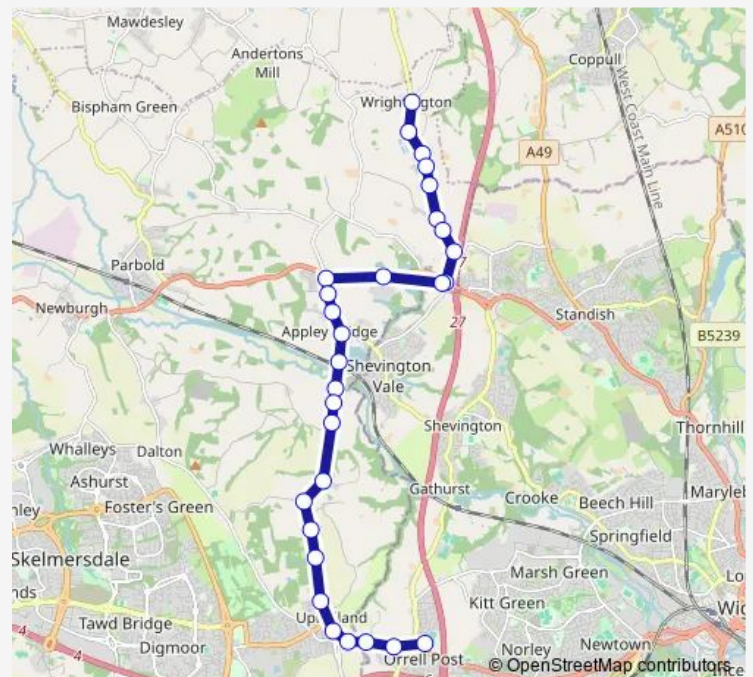

Wrightington Hospital

The Grove

Stoneygate Lane

Finch Lane

Beacon View

Railway Station

Heyes Street

Speakmans Drive

Thursday 08:13

Friday 08:13

Saturday —

Sunday —

Route info

Direction: Church Lane

Stops: 29

Trip Duration: 0 hour 37 min

Speakmans Drive

Heyes Street

Rail Station

Beacon View

Finch Lane

Stoneygate Lane

The Grove

Robin Hood Lane

Monday 15:30

Tuesday 15:30

Wednesday 15:30

Thursday 15:30

Friday 15:30

Saturday —

Sunday —

Route info