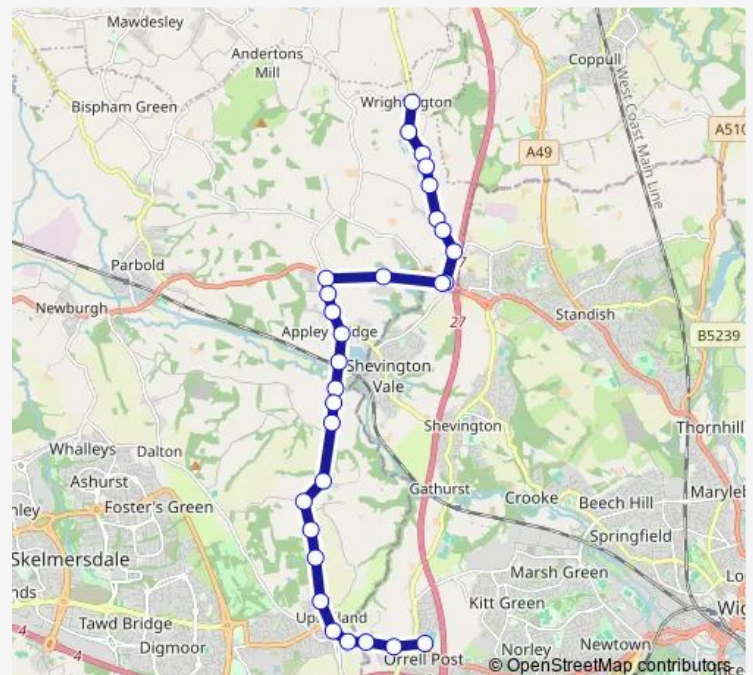

Stoneygate Lane

Finch Lane

Beacon View

Railway Station

Heyes Street

Speakmans Drive

Lees Lane

Ayrefield Road

### Route schedule

Church Lane — St Peter's RC High School

Monday 08:13

Tuesday 08:13

Wednesday 08:13

Thursday 08:13

Friday 08:13

Saturday —

### Route info

Direction: Church Lane

Stops: 29

Trip Duration: 0 hour 37 min

735 — Mossy Lea - Orrell St John Rigby

Knowles Farm Close

College Road

War Memorial