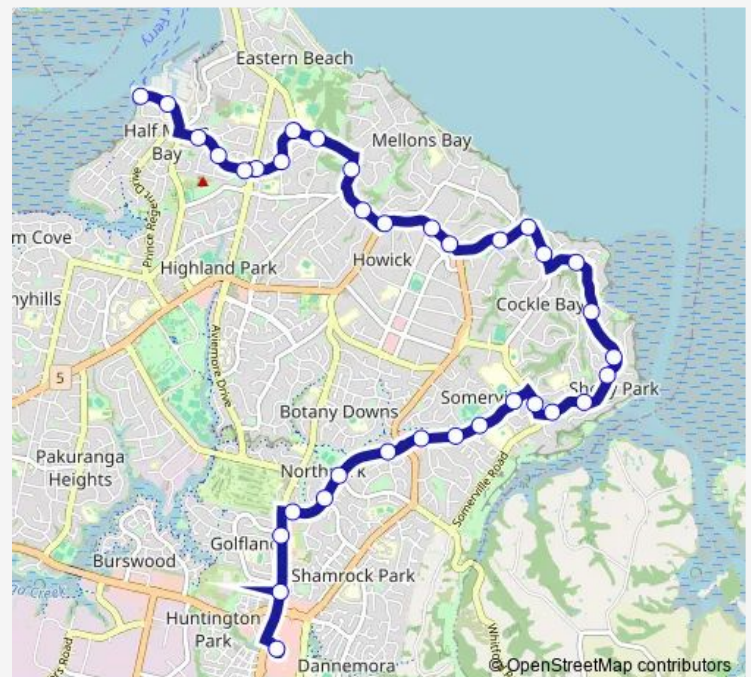

Island View Terrace

Howick Beach

Nixon Centennial Park

Route schedule

Stop B Botany Town Centre — Half Moon Bay Terminal

Monday 06:13-20:17

Tuesday 06:13-20:17

Wednesday 06:13-20:17

Thursday 06:13-20:17

Friday 06:13-23:53

Saturday 05:47-23:02

Sunday 05:47-20:17

Route info

Direction: Stop B Botany Town Centre

Stops: 35

Trip Duration: 0 hour 31 min

735

BusMaps

Howick Village

Wellington Street

Bleakhouse Road

Patons Road

Murvale Reserve

Murvale Drive

Macleans Road

Wycherley Drive

Bucklands Beach Road

Glennandrew Drive

Jillteresa Crescent

Loloma Drive

Fresh Choice Half Moon Bay

Half Moon Bay Terminal