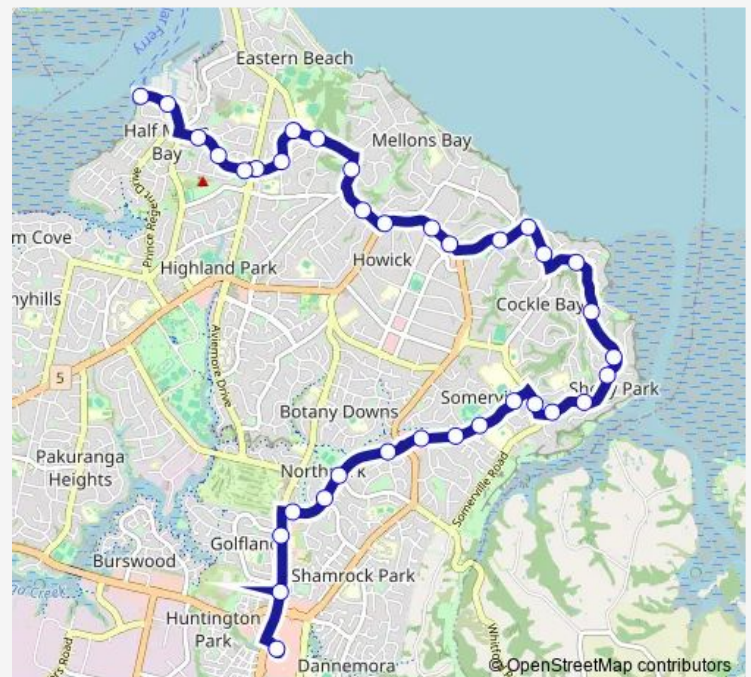

Somerville Road

John Gill Road

Robbies Road

Tui Vale Road

Shelly Beach Parade

Stevenson Way

Island View Terrace

Howick Beach

### Route schedule

Stop B Botany Town Centre — Half Moon Bay Terminal

Monday 06:13-20:17

Tuesday 06:13-20:17

Wednesday 06:13-20:17

Thursday 06:13-20:17

Friday 06:13-23:53

Saturday 05:47-23:02

### Route info

Direction: Stop B Botany Town Centre

Stops: 35

Trip Duration: 0 hour 31 min

735

Howick Village

Wellington Street

Bleakhouse Road

Loloma Drive

Fresh Choice Half Moon Bay

Half Moon Bay Terminal

**Direction**

Half Moon Bay Terminal — Stop B Botany Town Centre

35 stops

[Open route schedule](#)

Half Moon Bay Terminal