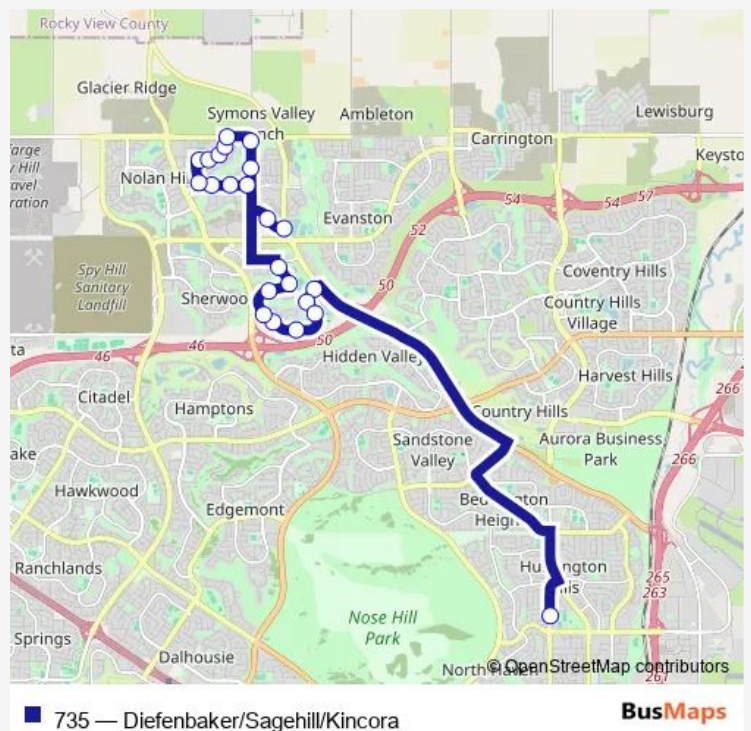

NB 4 ST NW @ 68 AV NW (JG Diefenbaker Hs)

Route schedule

WB Sage Hill Dr @ Symons Valley Rd Nw — NB 4 ST NW @ 68 AV NW (JG Diefenbaker Hs)

Monday 08:10-08:20

Tuesday 08:10-08:20

Wednesday 08:10-08:20

Thursday 08:10-08:20

Friday 08:10-08:20

Saturday —

Sunday —

Route info

Direction: WB Sage Hill Dr @ Symons Valley Rd Nw

Stops: 21

Trip Duration: 0 hour 40 min

Direction

NB 4 ST NW @ 68 AV NW (JG Diefenbaker Hs) — EB Sage Hill DR @ W. of Symons Valley RD Nw

23 stops

[Open route schedule](#)

NB 4 ST NW @ 68 AV NW (JG Diefenbaker Hs)

WB Kincora BV @ Symons Valley RD Nw

SB Kincora DR @ Kincora BV Nw

Saturday —

Sunday —

Route info

Direction: NB 4 ST NW @ 68 AV NW (JG Diefenbaker Hs)

Stops: 23

Trip Duration: 0 hour 40 min

735 Bus time schedules and route maps are available in an offline PDF at busmaps.com. Use the busmaps.com website to see live bus times, train schedule or subway schedule, and step-by-step directions for all public transit in Calgary