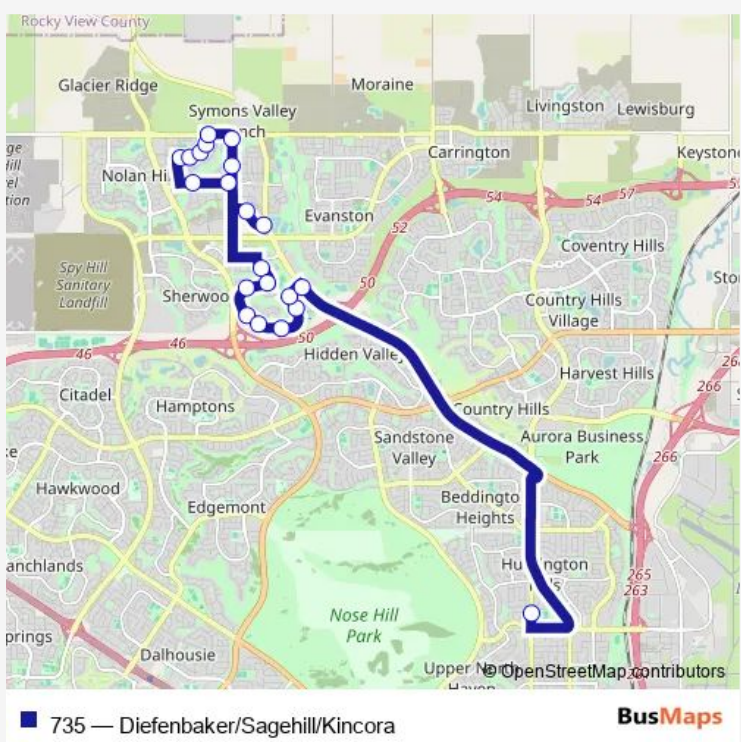

Bus 735 Diefenbaker/Sagehill/Kincora

[Go to website](#)

Direction
 WB Sage Hill Dr @ Symons Valley Rd Nw — NB 4 ST NW @ 68 AV NW (JG Diefenbaker Hs)
 21 stops
[Open route schedule](#)

- WB Sage Hill Dr @ Symons Valley Rd Nw
- WB Sage Hill DR @ Sage Hill GD Nw
- WB Sage Valley Blvd @ Sage Hill Dr Nw
- WB Sage Valley BV @ Sage Valley RD Nw
- EB Sage Valley DR @ Sage Valley RD Nw
- EB Sage Valley DR @ Sage Valley GR Nw
- NB Sage Valley DR NW @ S.Leg Sage Valley PA Nw
- NB Sage Valley DR NW @ N.Leg Sage Valley PA Nw
- EB 144 AV NW @ Sage Valley DR Nw
- SB Sage Hill DR @ 144 AV Nw
- SB Sage Hill DR @ Sage Hill WY Nw
- SB Kincora Glen GR @ Kincora Glen RI Nw
- WB Kincora DR @ Kincora Glen GR Nw
- WB Kincora DR @ Kincora GV Nw
- EB Kincora DR @ Kincora MR Nw
- EB Kincora DR @ Kincora HT Nw
- EB Kincora DR @ Kincora BA Nw
- NB Kincora DR @ Kincora LD Nw
- NB Kincora BV @ Kincora DR Nw
- SB Symons Valley RD @ Kincora BV Nw
- NB 4 ST NW @ 68 AV NW (JG Diefenbaker Hs)

Route schedule
 WB Sage Hill Dr @ Symons Valley Rd Nw — NB 4 ST NW @ 68 AV NW (JG Diefenbaker Hs)

Monday	08:10-08:20
Tuesday	08:10-08:20
Wednesday	08:10-08:20
Thursday	08:10-08:20
Friday	08:10-08:20
Saturday	—
Sunday	—

Route info
 Direction: WB Sage Hill Dr @ Symons Valley Rd Nw
 Stops: 21
 Trip Duration: 0 hour 40 min

Direction

NB 4 ST NW @ 68 AV NW (JG Diefenbaker Hs) — EB Sage Hill DR @ W. of Symons Valley RD Nw

23 stops

Monday 15:40

Tuesday 15:40

Wednesday 15:40

Thursday 15:40

Friday 12:55

Saturday —

Sunday —

Route info