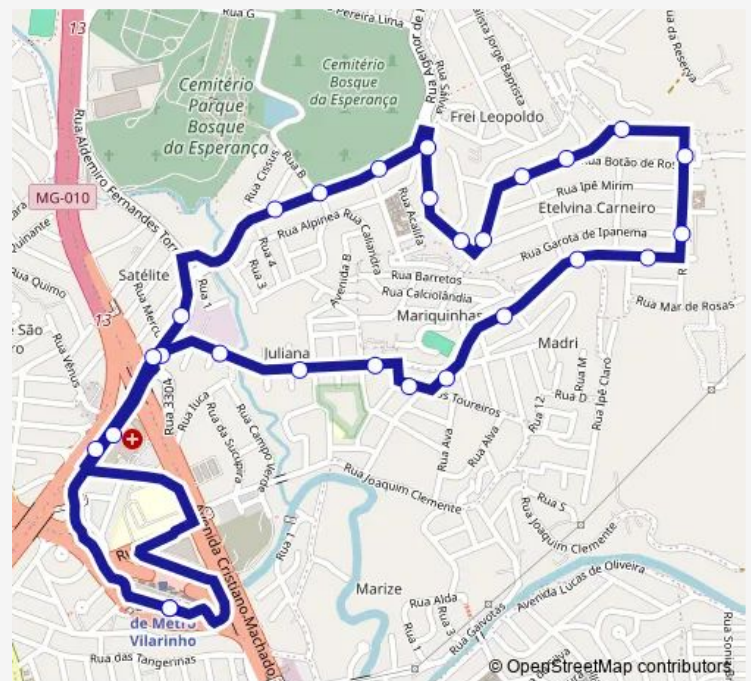

Rua Maria Martins 10

Rua Maria Martins 86

Rua Maria Martins 398

Rua Maria Martins 550

Rua Dos Toureiros 98

Rua Praca Dos Touros 42

Rua Praca Dos Touros 290

Rua Ipe Do Campo 160

Rua Salvia 188

Rua Salvia 732

Rua Tipuana 811

Route schedule

Estação Vilarinho - Plataforma A6 — Estação Vilarinho - Plataforma A6

Monday	02:30-02:30 ⁺¹
Tuesday	02:30-02:30 ⁺¹
Wednesday	02:30-02:30 ⁺¹
Thursday	03:10-02:30 ⁺¹
Friday	03:10-02:30 ⁺¹
Saturday	00:30-02:30 ⁺¹
Sunday	00:30-02:30 ⁺¹

Route info

Direction: Estação Vilarinho - Plataforma A6

Stops: 27

Trip Duration: 0 hour 20 min

735 — Estação Vilarinho/Juliana A

Rua Tipuana 705

Rua Tipuana 525

Rua Aldemiro Fernandes Torres 961

Rua Aldemiro Fernandes Torres 787

Rod Papa Joao Paulo II 275

Estação Vilarinho - Plataforma A6

735 Bus time schedules and route maps are available in an offline PDF at busmaps.com. Use the busmaps.com website to see live bus times, train schedule or subway schedule, and step-by-step directions for all public transit in Belo Horizonte