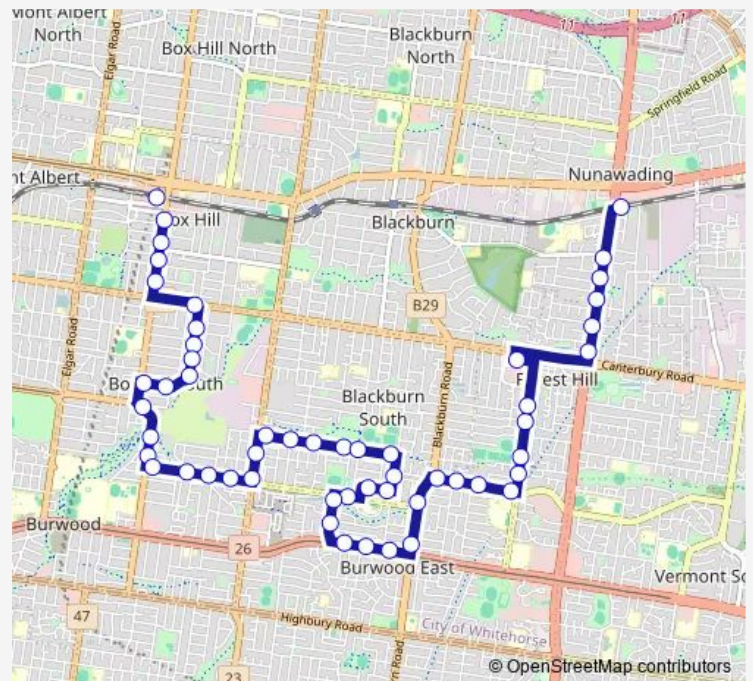

Devon St/Haig St (Box Hill South)

Foch St/Haig St (Box Hill South)

Sycamore St/Foch St (Box Hill South)

Station St/Foch St (Box Hill South)

Riversdale Rd/Station St (Box Hill South)

Boardman Cl/Station St (Box Hill South)

Brook Cres/Station St (Box Hill South)

Greenbank Ave/Eley Rd (Box Hill South)

Swinborne St/Eley Rd (Box Hill South)

Andrews St/Eley Rd (Burwood)

Cornfield Gr/Eley Rd (Box Hill South)

Eley Rd/Middleborough Rd (Burwood)

Jenner St/Middleborough Rd (Blackburn South)

Route schedule

Box Hill Bus Station/Station St (Box Hill) — Nunawading Railway Station/Station St (Nunawading)

Monday	06:27-21:20
Tuesday	06:27-18:45
Wednesday	06:27-18:45
Thursday	06:27-18:45
Friday	06:27-18:45
Saturday	08:11-21:20
Sunday	09:00-18:10

Route info

Direction: Box Hill Bus Station/Station St (Box Hill)

Stops: 53

Trip Duration: 0 hour 40 min

735 — Nunawading - Box Hill

Middleborough Rd/Fulton Rd (Blackburn South)

Richmond St/Fulton Rd (Blackburn South)