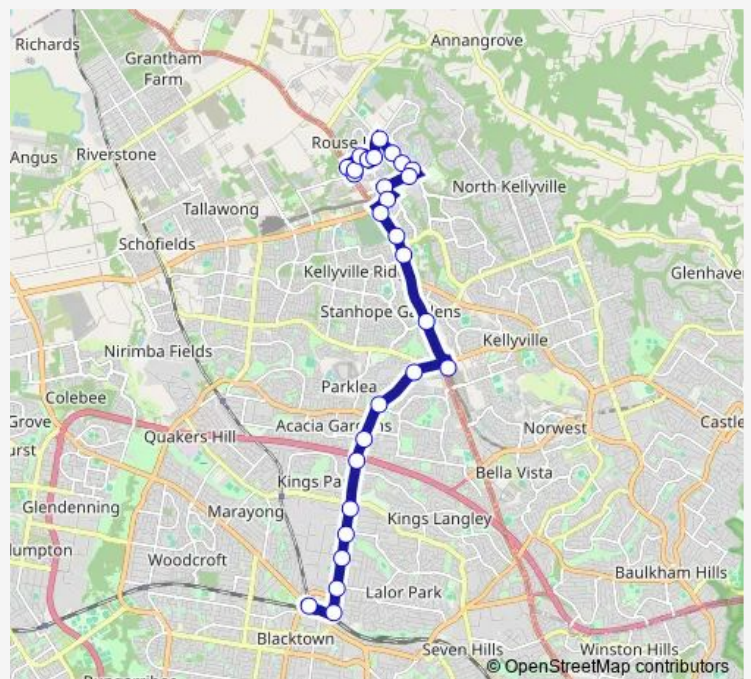

Tuesday 05:29-23:02

Wednesday 05:29-23:02

Thursday 05:29-23:02

Friday 05:29-23:02

Saturday 07:24-22:54

Sunday 07:35-20:47

Route info

Direction: Rouse Hill Shopping Centre, Windsor Rd

Stops: 27

Trip Duration: 0 hour 44 min

735 — Rouse Hill to Blacktown (Loop Service)

Vardys T-Way

Turner T-Way

Bessemer T-Way

Sackville T-Way

Devitt T-Way

Blacktown Station, Stand M

Direction

Blacktown Station, Stand M — Rouse Hill Shopping Centre, Windsor Rd

47 stops

[Open route schedule](#)

Blacktown Station, Stand M

Devitt T-Way

Sackville T-Way

Monday 07:15

Tuesday 07:15

Wednesday 07:15

Thursday 07:15

Friday 07:15

Saturday —

Sunday —

Route info