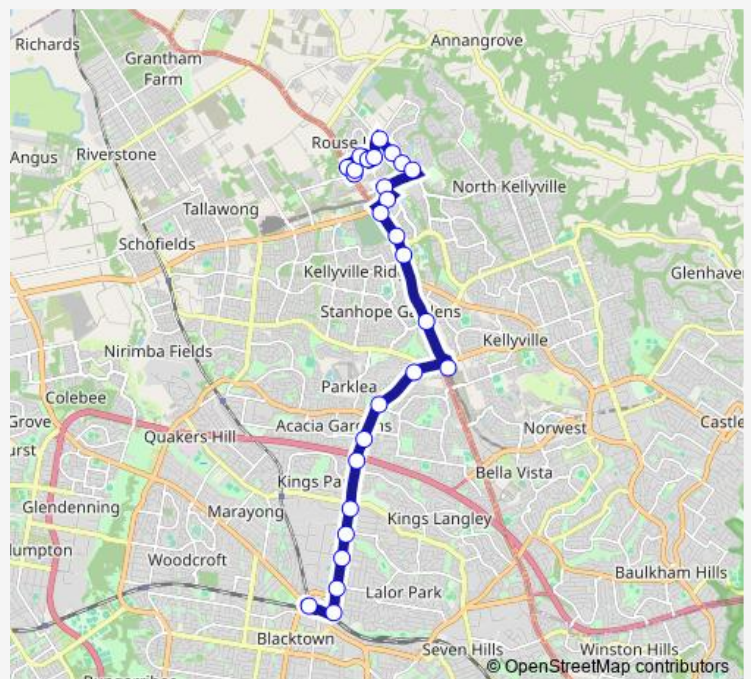

Mile End Rd After Windsor Rd

Adelphi St After Mile End Rd

Aberdour Av After Trumble Pl

Clower Av Opp Panmure St

Mile End Rd After Clower Av

Withers Rd At Mile End Rd

Withers Rd After Milford Dr

Withers Rd Opp Hills Centenary Park

Burns, North West Twy

Stanhope T-Way

Sorrento T-Way

Wilson T-Way

James Cook T-Way

Route schedule

Rouse Hill Shopping Centre, Windsor Rd — Blacktown Station, Stand M

Monday 05:29-23:02

Tuesday 05:29-23:02

Wednesday 05:29-23:02

Thursday 05:29-23:02

Friday 05:29-23:02

Saturday 07:24-22:54

Sunday 07:35-20:47

Route info

Direction: Rouse Hill Shopping Centre, Windsor Rd

Stops: 27

Trip Duration: 0 hour 39 min

735 — Rouse Hill to Blacktown (Loop Service)

Vardys T-Way

Turner T-Way

Bessemer T-Way

Sackville T-Way

Devitt T-Way