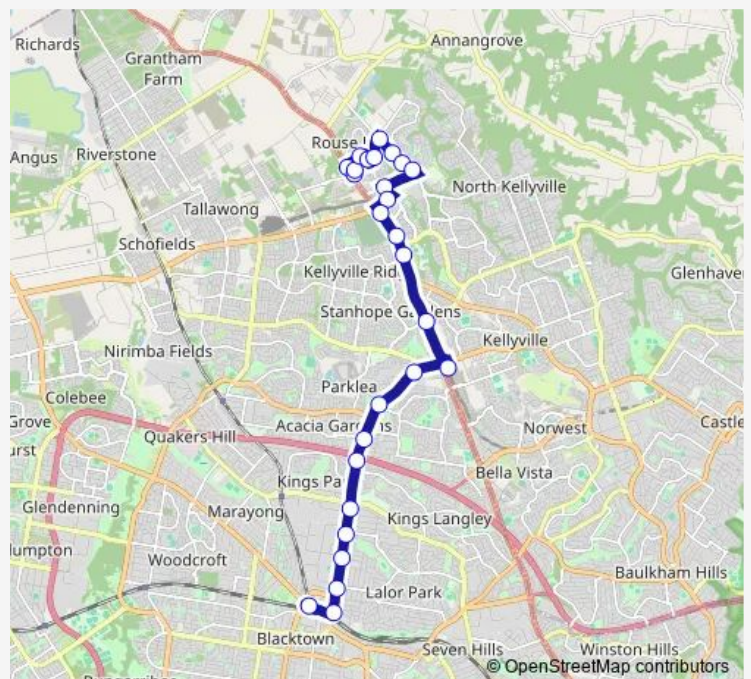

Mile End Rd After Windsor Rd

Adelphi St After Mile End Rd

Aberdour Av After Trumble Pl

Clower Av Opp Panmure St

Mile End Rd After Clower Av

Withers Rd At Mile End Rd

Withers Rd After Milford Dr

Withers Rd Opp Hills Centenary Park

Withers Rd At Bentley Av

Commercial Rd At Caddies Bvd

Rouse Hill Dr At Civic Way

Rouse Hill Station, North West Twy

Sanctuary, North West Twy

Merriville, North West Twy

Kellyville Station, North West Twy, Stand A

Burns, North West Twy

Stanhope T-Way

Sorrento T-Way

Wilson T-Way

James Cook T-Way

**Route schedule**

Rouse Hill Shopping Centre, Windsor Rd — Blacktown Station, Stand M

Monday	05:29-23:02
Tuesday	05:29-23:02
Wednesday	05:29-23:02
Thursday	05:29-23:02
Friday	05:29-23:02
Saturday	07:24-22:54
Sunday	07:35-20:47

**Route info**

Direction: Rouse Hill Shopping Centre, Windsor Rd

Stops: 27

Trip Duration: 0 hour 36 min

735 — Rouse Hill to Blacktown (Loop Service)

Vardys T-Way

Turner T-Way

Bessemer T-Way