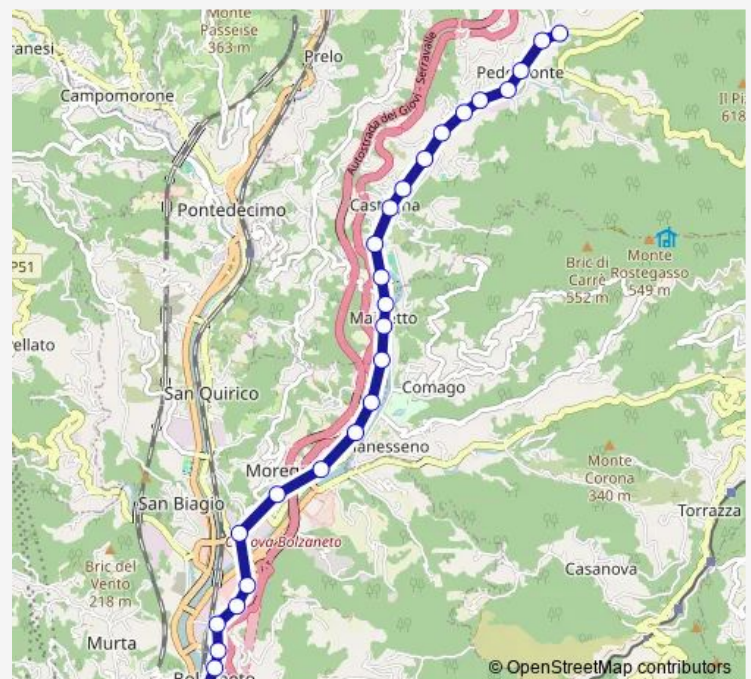

Bus 735

[Go to website](#)

Direction

Via Ghigliano Ex rimessa Amt — Giro del Vento Capolinea

27 stops

[Open route schedule](#)

Via Ghigliano Ex rimessa Amt

Via Medicina 40 Scuola Media

Via Medicina 1 Di P.zza Poggi

Via Medicina 88 Municipio

Via Medicina F. Pi D7

Via Medicina

Via F.Lli Canepa Via Priv. Alla Pineta

Via F.Lli Canepa 8 B Lincoln

Via F.Lli Canepa 34

Via F.Lli Canepa 60

Via F.Lli Canepa 94

Via F.Lli Canepa Scuola Materna

Via F.Lli Canepa 126

Via F.Lli Canepa

Via F.Lli Canepa Ex Stab. Gardella

Via Lungotorrente Secca 53 Loc. Paolino

Via Lungotorrente Secca F. Pass. Per Manesseno

Via Lungotorrente Secca 29 Loc. Botta

VIA Mercati Generali F. P.I. A44 Uscita Galleria

Via Mercati Generali

Via Colano F. 45 R

Route schedule

Via Ghigliano Ex rimessa Amt — Giro del Vento Capolinea

Monday 06:00-20:45

Tuesday 06:00-20:45

Wednesday 06:00-20:45

Thursday 06:00-20:45

Friday 06:00-20:45

Saturday 06:00-20:45

Sunday 06:35-20:10

Route info

Direction: Via Ghigliano Ex rimessa Amt

Stops: 27

Trip Duration: 0 hour 23 min

735

BusMaps