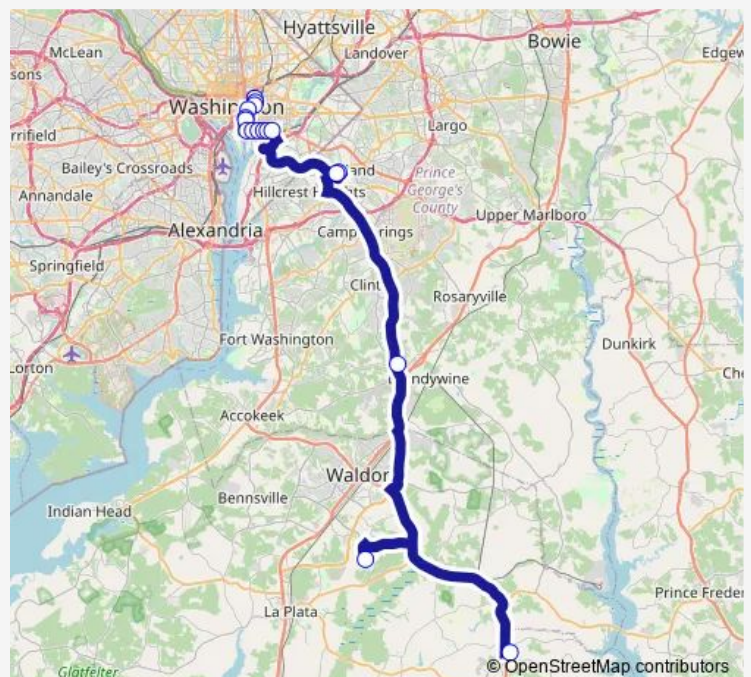

Louisiana AVE & D ST NW (IBT Headquarters) sb

3RD ST & Constitution AVE NW fs sb

4TH ST & C ST SW sb

4TH ST & E ST SW sb

M ST & 4TH ST SW eb

M ST & Half ST SW eb

M ST & 1st ST SE (Navy Yard) sb

M ST & 4th ST SE (Southeast Federal Center) eb

M ST & Isaac Hull AVE SE eb

M ST & 9TH ST SE eb

Suitland Federal CTR at Gate 7

Suitland Metro Station

Brandywine Park & Ride

Southern Maryland Blue Crabs Stadium

Golden Beach Park & Ride (Charlotte Hall)

Route schedule

N Capitol ST & H ST NW sb — Golden Beach Park & Ride (Charlotte Hall)

Monday	12:15-17:25
Tuesday	12:15-17:25
Wednesday	12:15-17:25
Thursday	12:15-17:25
Friday	12:15-17:25
Saturday	—
Sunday	—

Route info

Direction: N Capitol ST & H ST NW sb

Stops: 17

Trip Duration: 1 hour 56 min

735 — Charlotte Hall/Waldorf - Dc

Direction

Golden Beach Park & Ride (Charlotte Hall) — N Capitol ST & H ST nb

18 stops

[Open route schedule](#)

Golden Beach Park & Ride (Charlotte Hall)