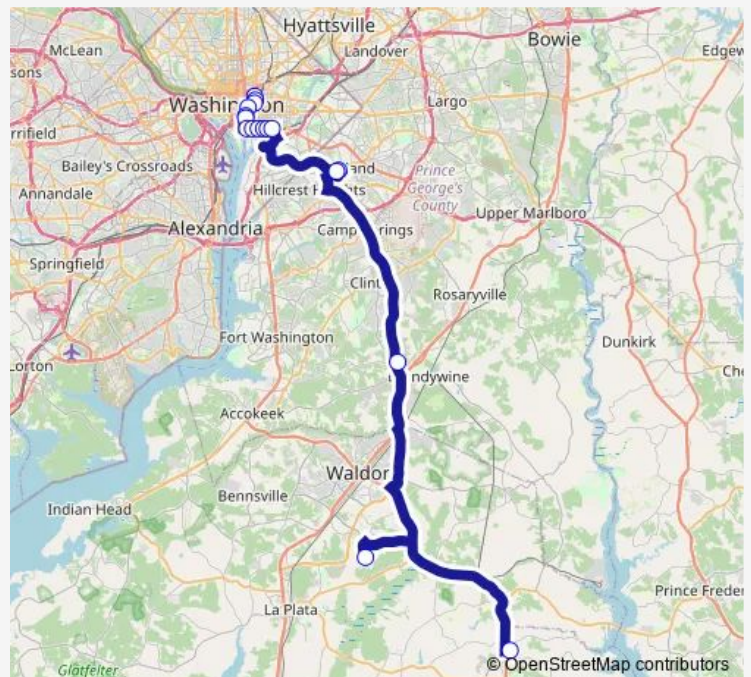

M ST & Isaac Hull AVE SE eb

M ST & 9TH ST SE eb

Suitland Federal CTR at Gate 7

Suitland Metro Station

Brandywine Park & Ride

Southern Maryland Blue Crabs Stadium

Golden Beach Park & Ride (Charlotte Hall)

Route schedule

N Capitol ST & H ST NW sb — Golden Beach Park & Ride (Charlotte Hall)

Monday	12:15-17:25
Tuesday	12:15-17:25
Wednesday	12:15-17:25
Thursday	12:15-17:25
Friday	12:15-17:25
Saturday	—
Sunday	—

Route info

Direction: N Capitol ST & H ST NW sb

Stops: 17

Trip Duration: 1 hour 42 min

735 — Charlotte Hall/Waldorf - Dc

Direction

Golden Beach Park & Ride (Charlotte Hall) — N Capitol ST & H ST nb

18 stops

[Open route schedule](#)

Golden Beach Park & Ride (Charlotte Hall)

Friday 04:20-07:00

Saturday —

Sunday —

Route info

Direction: Golden Beach Park & Ride (Charlotte Hall)

Stops: 18

Trip Duration: 1 hour 51 min

735 Bus time schedules and route maps are available in an offline PDF at busmaps.com. Use the busmaps.com website to see live bus times, train schedule or subway schedule, and step-by-step directions for all public transit in Washington