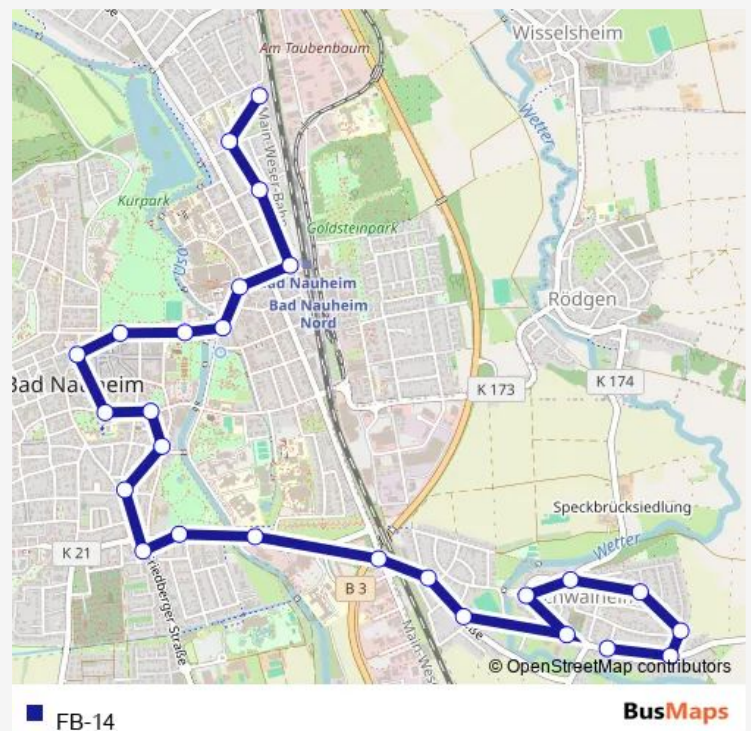

Thursday 05:24-19:24

Friday 05:24-19:24

Saturday 09:24-17:24

Sunday 09:24-17:24

Route info

Direction: Bad Nauheim-Schwalheim Hauptstraße

Stops: 26

Trip Duration: 0 hour 33 min

Bad Nauheim Sprudelhof

Bad Nauheim Bahnhof

Bad Nauheim Therme

Bad Nauheim Benekestraße

Bad Nauheim Bodestraße

Direction

Bad Nauheim Bodestraße — Bad Nauheim-Schwalheim Hauptstraße

20 stops

Monday 06:02-19:02

Tuesday 06:02-19:02

Wednesday 06:02-19:02

Thursday 06:02-19:02

Friday 06:02-19:02

Saturday 09:02-17:02

Sunday 09:02-17:02

Route info